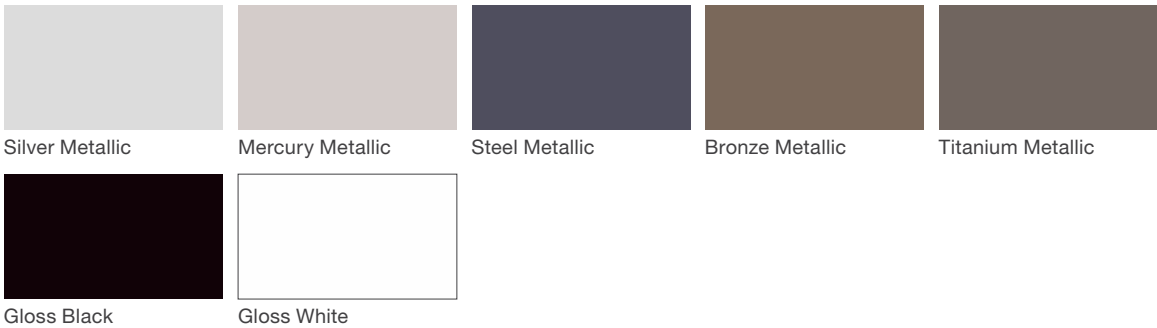

Verona Chair

landscapeforms®

Material / Colors Sheet

Vivid Series - Powdercoated Metal* (Fine Texture)

Neutral Series - Powdercoated Metal*

Architectural Series - Powdercoated Metal* (Fine Texture)

Verona Chair

landscapeforms®

Material / Colors Sheet

Powdercoated Metal

Powdercoated Metal Pangard II® Polyester Powdercoat is a hard, yet flexible, finish that resists rusting, chipping, peeling and fading. In addition to colors shown, a wide selection of optional and custom colors may be specified for an upcharge.