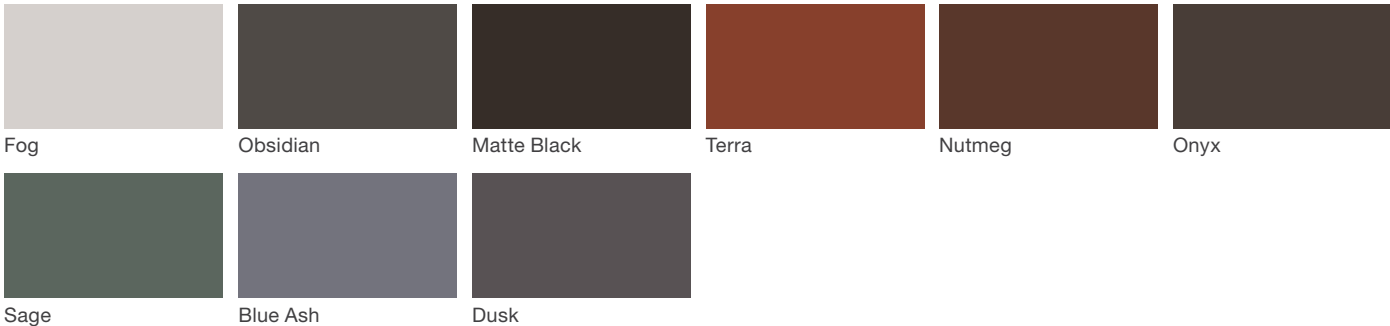

Verona Chair

landscapeforms®

Material / Colors Sheet

Vivid Series - Powdercoated Metal* (Fine Texture)

Neutral Series - Powdercoated Metal*

Architectural Series - Powdercoated Metal* (Fine Texture)

Verona Chair

landscapeforms®

Material / Colors Sheet

Powdercoated Metal

Powdercoated Metal Pangard II® Polyester Powdercoat is a hard, yet flexible, finish that resists rusting, chipping, peeling and fading. In addition to colors shown, a wide selection of optional and custom colors may be specified for an upcharge.