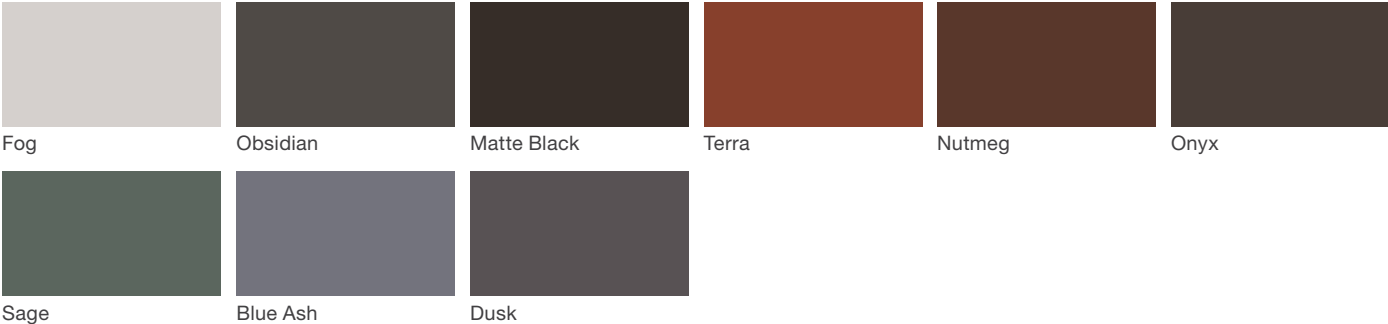

Solstice Sunshade

landscapeforms®

Material / Colors Sheet

Vivid Series - Powdercoated Metal* (Fine Texture)

Neutral Series - Powdercoated Metal*

Architectural Series - Powdercoated Metal* (Fine Texture)

Solstice Sunshade

landscapeforms®

Material / Colors Sheet

Powdercoated Metal

Powdercoated Metal Pangard II® Polyester Powdercoat is a hard, yet flexible, finish that resists rusting, chipping, peeling and fading. In addition to colors shown, a wide selection of optional and custom colors may be specified for an upcharge.