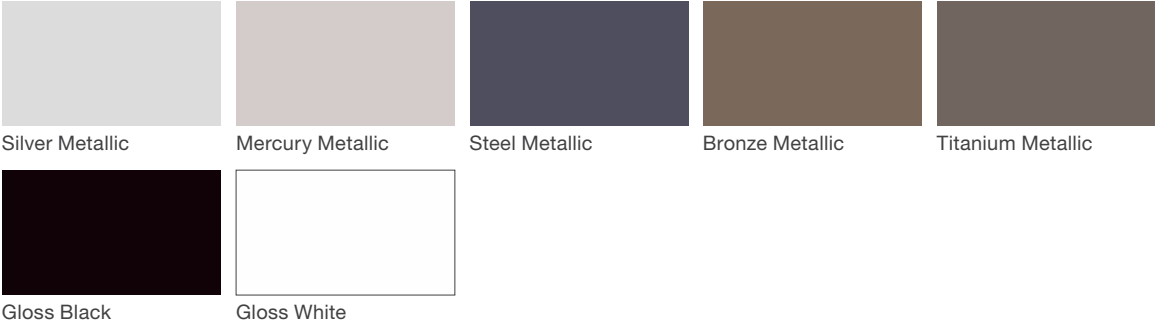

Solstice Sunshade

landscapeforms®

Material / Colors Sheet

Vivid Series - Powdercoated Metal* (Fine Texture)

Neutral Series - Powdercoated Metal*

Architectural Series - Powdercoated Metal* (Fine Texture)

Solstice Sunshade

landscapeforms®

Material / Colors Sheet

Powdercoated Metal

Powdercoated Metal Pangard II® Polyester Powdercoat is a hard, yet flexible, finish that resists rusting, chipping, peeling and fading. In addition to colors shown, a wide selection of optional and custom colors may be specified for an upcharge.