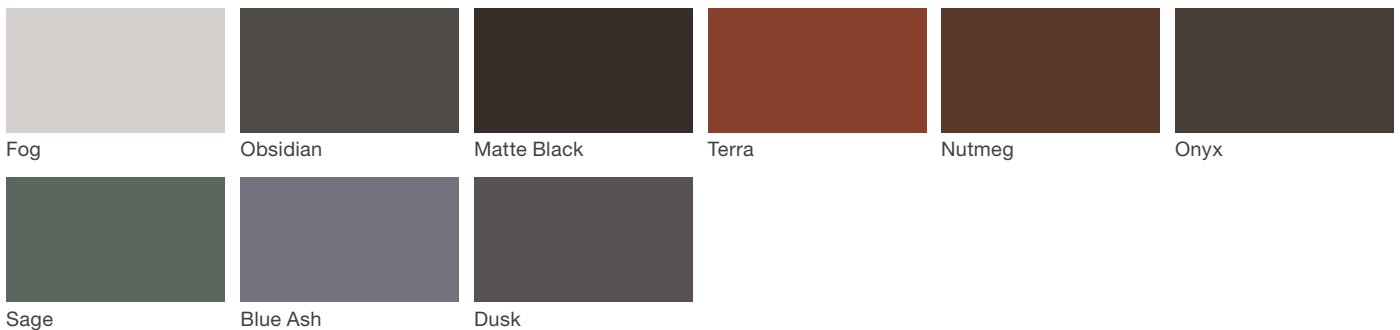

Scarborough Litter

landscapeforms

Material / Colors Sheet

Vivid Series - Powdercoated Metal* (Fine Texture)

Neutral Series - Powdercoated Metal*

Architectural Series - Powdercoated Metal* (Fine Texture)

Scarborough Litter

landscapeforms

Material / Colors Sheet

Polyethylene*

Black

Powdercoated Metal

Powdercoated Metal Pangard II® Polyester Powdercoat is a hard, yet flexible, finish that resists rusting, chipping, peeling and fading. In addition to colors shown, a wide selection of optional and custom colors may be specified for an upcharge.

* All colors and patterns shown are approximate and may vary from sample and final.

Polyethylene

Polyethylene Rotationally-molded polyethylene is produced by tumbling polyethylene powder in a mold under heat. The material provides strong structure with integral color that stands up to heavy use and is easily cleaned. Aggregate colors are subject to an upcharge.