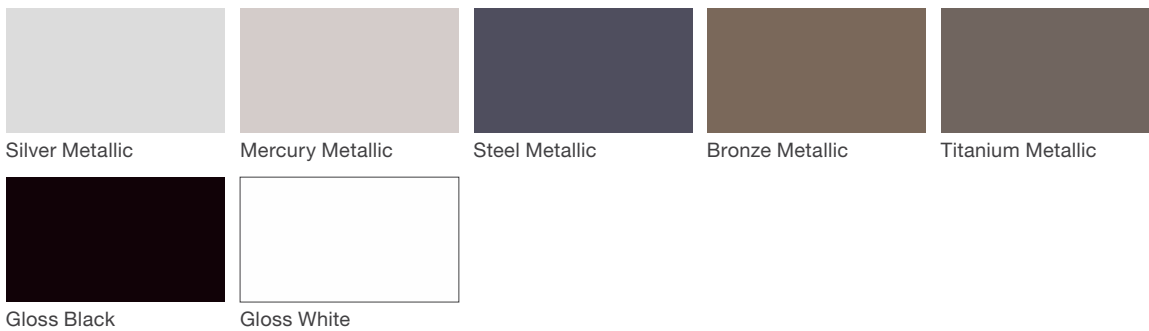

Scarborough Litter

landscapeforms

Material / Colors Sheet

Vivid Series - Powdercoated Metal* (Fine Texture)

Neutral Series - Powdercoated Metal*

Architectural Series - Powdercoated Metal* (Fine Texture)

Scarborough Litter

landscapeforms

Material / Colors Sheet

Polyethylene*

Black

Powdercoated Metal

Powdercoated Metal Pangard II® Polyester Powdercoat is a hard, yet flexible, finish that resists rusting, chipping, peeling and fading. In addition to colors shown, a wide selection of optional and custom colors may be specified for an upcharge.

* All colors and patterns shown are approximate and may vary from sample and final.

Polyethylene

Polyethylene Rotationally-molded polyethylene is produced by tumbling polyethylene powder in a mold under heat. The material provides strong structure with integral color that stands up to heavy use and is easily cleaned. Aggregate colors are subject to an upcharge.