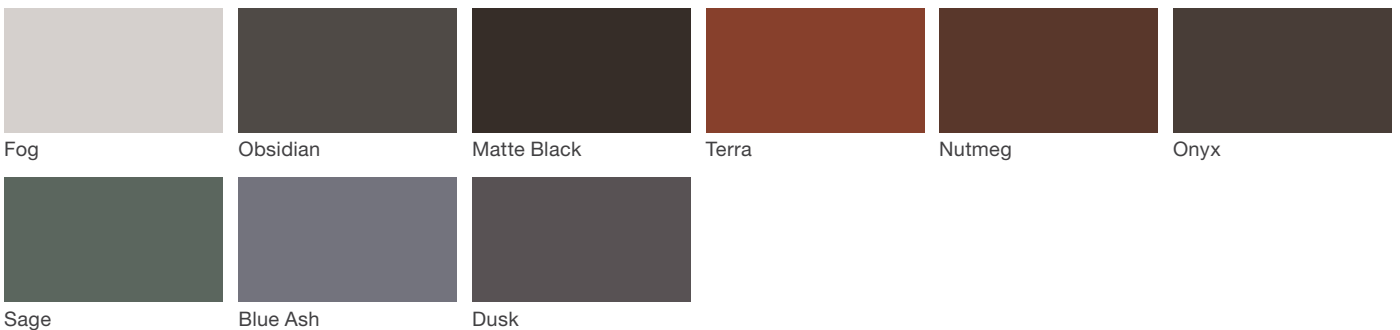

Architectural Series - Powdercoated Metal* (Fine Texture)