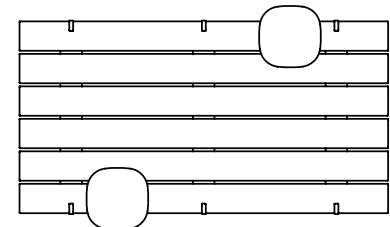

N/A : No Tables | No Skate Stops

1A : 1 Table | No Skate Stops

2A : 2 Tables | No Skate Stops

2C : 2 Tables | No Skate Stops

1B : 1 Table | No Skate Stops

2B : 2 Tables | No Skate Stops

2D : 2 Tables | No Skate Stops

94" Platform, 49" Depth, Table Options, Skate Stops

N/A : No Tables | Skate Stops Both Sides

1A : 1 Table | Skate Stops Both Sides

2A : 2 Tables | Skate Stops Both Sides

2C : 2 Tables | Skate Stops Both Sides

1B : 1 Table | Skate Stops Both Sides

2B : 2 Tables | Skate Stops Both Sides

2D : 2 Tables | Skate Stops Both Sides

landscapeforms.com

Plains & Pods™:
Design by Industrial Facility

Specifications are subject
to change without notice.
Landscape Forms supports
the Landscape Architecture
Foundation at the Second
Century level. ©2024
Landscape Forms, Inc.