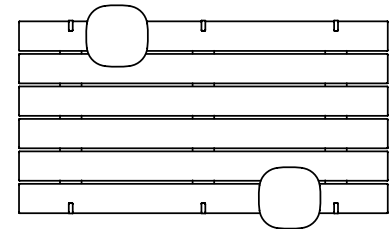

N/A : No Tables | No Skate Stops

1A : 1 Table | No Skate Stops

2A : 2 Tables | No Skate Stops

2C : 2 Tables | No Skate Stops

1B : 1 Table | No Skate Stops

2B : 2 Tables | No Skate Stops

2D : 2 Tables | No Skate Stops

94" Platform, 49" Depth, Table Options, Skate Stops

N/A : No Tables | Skate Stops Both Sides

1A : 1 Table | Skate Stops Both Sides

2A : 2 Tables | Skate Stops Both Sides

2C : 2 Tables | Skate Stops Both Sides

1B : 1 Table | Skate Stops Both Sides

2B : 2 Tables | Skate Stops Both Sides

2D : 2 Tables | Skate Stops Both Sides

landscapeforms.com

Plains & Pods™:
Design by Industrial Facility

Specifications are subject
to change without notice.
Landscape Forms supports
the Landscape Architecture
Foundation at the Second
Century level. ©2024
Landscape Forms, Inc.