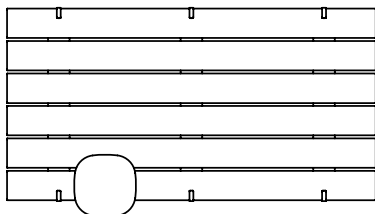

N/A : No Tables | No Skate Stops

1A : 1 Table | No Skate Stops

2A : 2 Tables | No Skate Stops

2C : 2 Tables | No Skate Stops

1B : 1 Table | No Skate Stops

2B : 2 Tables | No Skate Stops

2D : 2 Tables | No Skate Stops

94" Platform, 49" Depth, Table Options, Skate Stops

N/A : No Tables | Skate Stops Both Sides

1A : 1 Table | Skate Stops Both Sides

2A : 2 Tables | Skate Stops Both Sides

2C : 2 Tables | Skate Stops Both Sides

1B : 1 Table | Skate Stops Both Sides

2B : 2 Tables | Skate Stops Both Sides

2D : 2 Tables | Skate Stops Both Sides

landscapeforms.com

Plains & Pods™:
Design by Industrial Facility

Specifications are subject
to change without notice.
Landscape Forms supports
the Landscape Architecture
Foundation at the Second
Century level. ©2024
Landscape Forms, Inc.