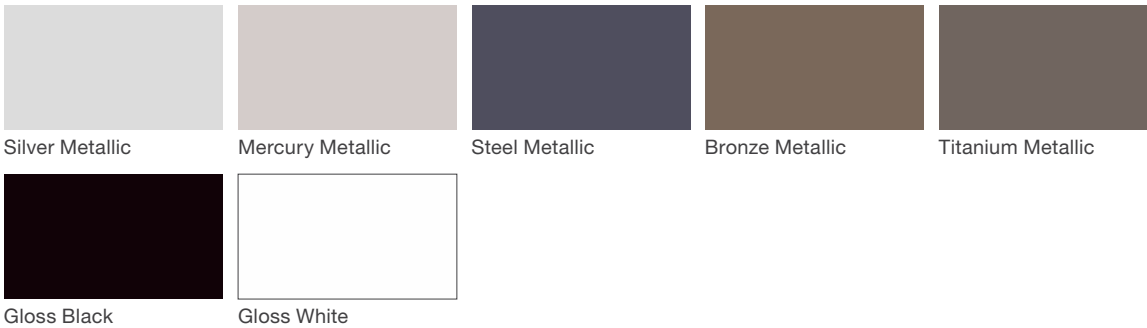

Northport Litter

landscapeforms

Material / Colors Sheet

Vivid Series - Powdercoated Metal* (Fine Texture)

Neutral Series - Powdercoated Metal*

Architectural Series - Powdercoated Metal* (Fine Texture)

Northport Litter

landscapeforms

Material / Colors Sheet

Woodgrains (Exterior, No Finish)*

Domestically Sourced Thermally Modified Ash

Ipe (P)

Jarrah (P)

Woodgrains (Interior, LF-80 Finish)*

Domestically Sourced Thermally Modified Ash

* All colors and patterns shown are approximate and may vary from sample and final.

Woodgrains (Exterior, No Finish)

Exterior woods weather to a warm, pewter gray; no finish is applied so no maintenance is required. Available in Ipe, Jarrah, and Domestically Sourced Thermally Modified Ash (DSTMA); and if applicable, Redwood, Teak, or Alaskan Yellow Cedar. Pricing for standard woods and options varies. (P) = Premium Woods

* All colors and woodgrains shown are approximate and may vary

Woodgrains (Interior, LF-80 Finish)

Interior woods are finished with Landscape Forms' exclusive LF-80 wood finish, a clear, catalyzed acrylic lacquer. Available in Oak, Maple, Jarrah, and Domestically Sourced Thermally Modified Ash (DSTMA). Pricing for standard woods and options varies. (P) = Premium Woods