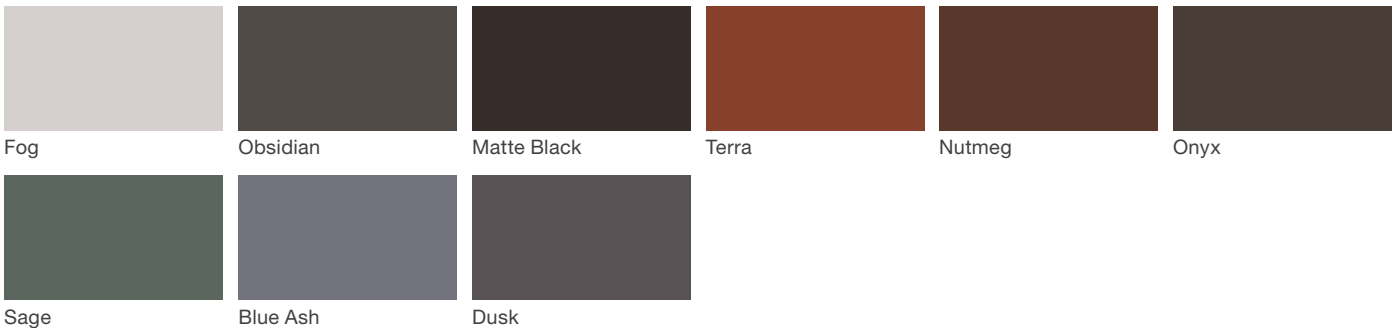

Northport Litter

landscapeforms

Material / Colors Sheet

Vivid Series - Powdercoated Metal* (Fine Texture)

Neutral Series - Powdercoated Metal*

Architectural Series - Powdercoated Metal* (Fine Texture)

Northport Litter

landscapeforms

Material / Colors Sheet

Woodgrains (Exterior, No Finish)*

Domestically Sourced Thermally Modified Ash

Ipe (P)

Jarrah (P)

Woodgrains (Interior, LF-80 Finish)*

Domestically Sourced Thermally Modified Ash

* All colors and patterns shown are approximate and may vary from sample and final.

Woodgrains (Exterior, No Finish)

Exterior woods weather to a warm, pewter gray; no finish is applied so no maintenance is required. Available in Ipe, Jarrah, and Domestically Sourced Thermally Modified Ash (DSTMA); and if applicable, Redwood, Teak, or Alaskan Yellow Cedar. Pricing for standard woods and options varies. (P) = Premium Woods

* All colors and woodgrains shown are approximate and may vary

Woodgrains (Interior, LF-80 Finish)

Interior woods are finished with Landscape Forms' exclusive LF-80 wood finish, a clear, catalyzed acrylic lacquer. Available in Oak, Maple, Jarrah, and Domestically Sourced Thermally Modified Ash (DSTMA). Pricing for standard woods and options varies. (P) = Premium Woods