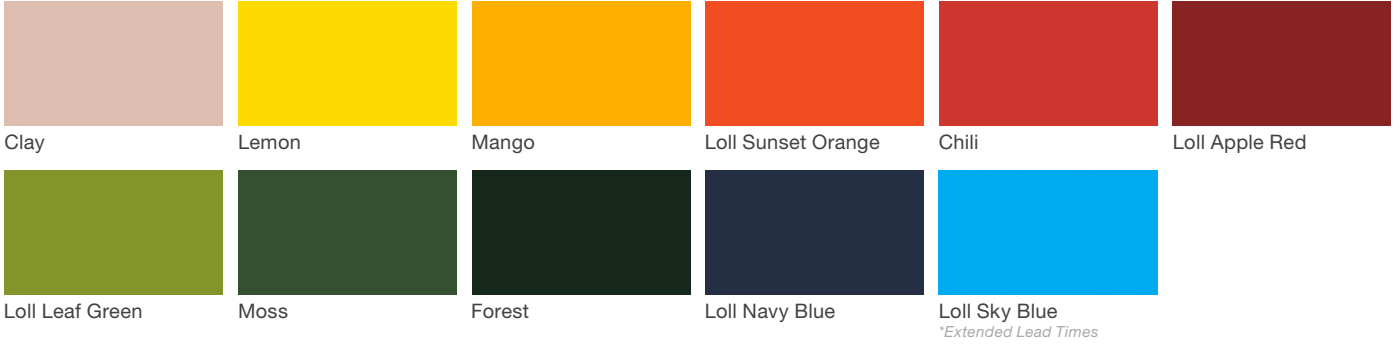

Northport Litter

landscapeforms

Material / Colors Sheet

Vivid Series - Powdercoated Metal* (Fine Texture)

Neutral Series - Powdercoated Metal*

Architectural Series - Powdercoated Metal* (Fine Texture)

Northport Litter

landscapeforms

Material / Colors Sheet

Woodgrains (Exterior, No Finish)*

Domestically Sourced Thermally Modified Ash

Ipe (P)

Jarrah (P)

Woodgrains (Interior, LF-80 Finish)*

Domestically Sourced Thermally Modified Ash

* All colors and patterns shown are approximate and may vary from sample and final.

Woodgrains (Exterior, No Finish)

Exterior woods weather to a warm, pewter gray; no finish is applied so no maintenance is required. Available in Ipe, Jarrah, and Domestically Sourced Thermally Modified Ash (DSTMA); and if applicable, Redwood, Teak, or Alaskan Yellow Cedar. Pricing for standard woods and options varies. (P) = Premium Woods

* All colors and woodgrains shown are approximate and may vary

Woodgrains (Interior, LF-80 Finish)

Interior woods are finished with Landscape Forms' exclusive LF-80 wood finish, a clear, catalyzed acrylic lacquer. Available in Oak, Maple, Jarrah, and Domestically Sourced Thermally Modified Ash (DSTMA). Pricing for standard woods and options varies. (P) = Premium Woods