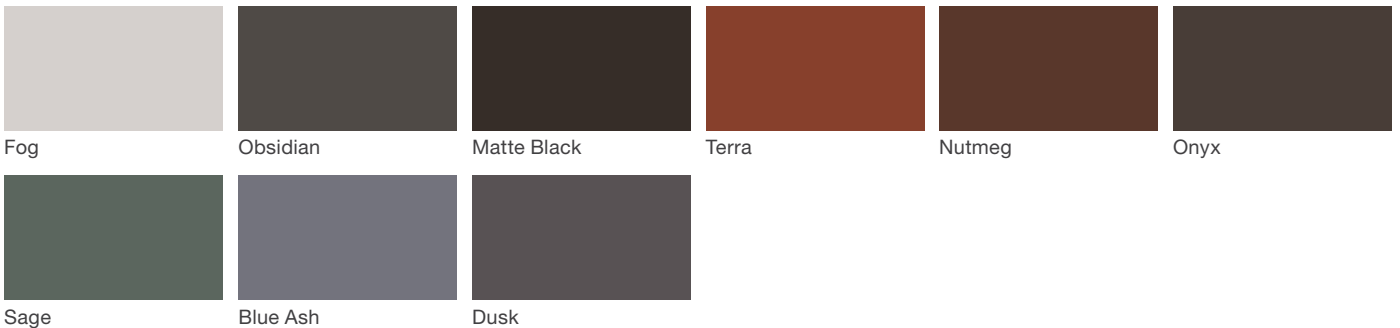

Architectural Series - Powdercoated Metal* (Fine Texture)