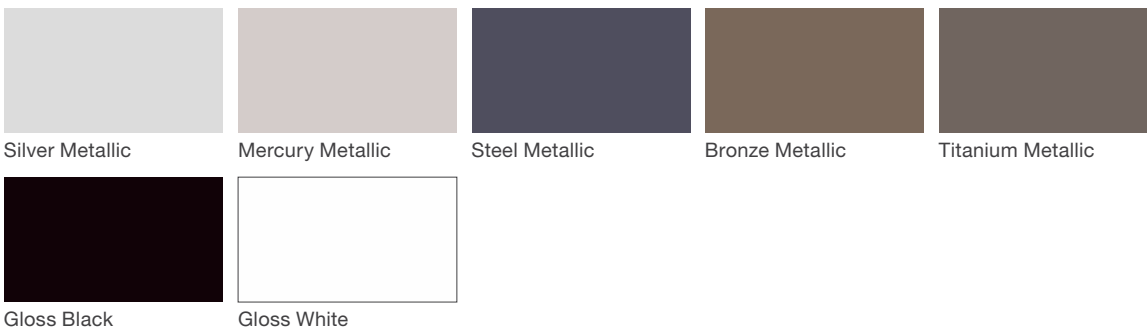

## Material / Colors Sheet

### Vivid Series - Powdercoated Metal\* (Fine Texture)

### Architectural Series - Powdercoated Metal\* (Fine Texture)