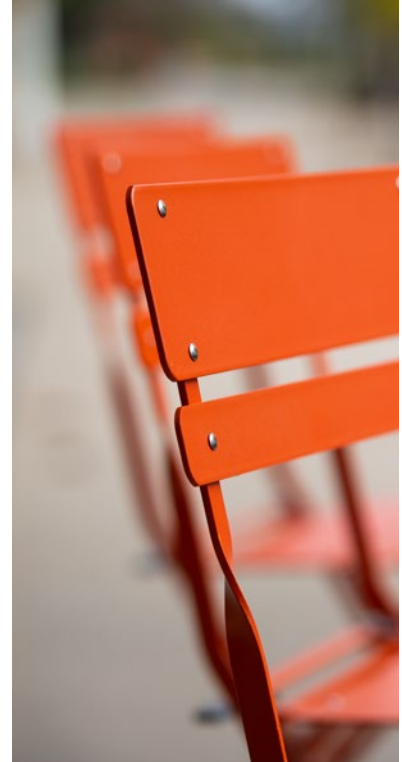

## An Iconic Form Reimagined

Bravo Bistro reinvents the traditional bistro chair and table for the new era of outdoor gathering. Inspired by the iconic design concept, we've incorporated more modern aesthetics and a greater attention to detail in engineering, manufacturing and choice of materials. So now, landscape architects, facility managers, restaurateurs and other designers of space have a compelling new option that offers classic ambiance with modernized styling, improved quality and durability, and competitive value.

## Designed for Adaptable Spaces

The Bravo Bistro chair and table, by design, embody flexibility—the ability to easily adapt space along sidewalks, pedestrian zones, courtyards, plazas, terraces and others is an increasingly important part of safely facilitating social interaction. Easily arranged, reconfigured and stowed, Bravo Bistro creates efficient and comfortable go-to spaces for corporate campuses, schools and universities, restaurants and communities.

## Built for the Rigors of Daily Use

With today's fast-growing need for reliable and adaptable outdoor seating, gathering and dining solutions, Bravo Bistro sets a new bar for durability and quality in the category. Featuring heavier gauge metal and thicker, wider slats, the Bravo Bistro chair is more stable, secure and comfortable. The table, also of heavier gauge metal, stands firmly and soundly, making both pieces better able to withstand the abuse of repeated set-up, take-down and stowage. Both the table and chair are first e-coated then powdercoated, providing surface durability, resistance to scratching and corrosion, and protection from UV light and other elements. Powdercoat colors include a rich Cadmium orange and a steely Carbon grey.