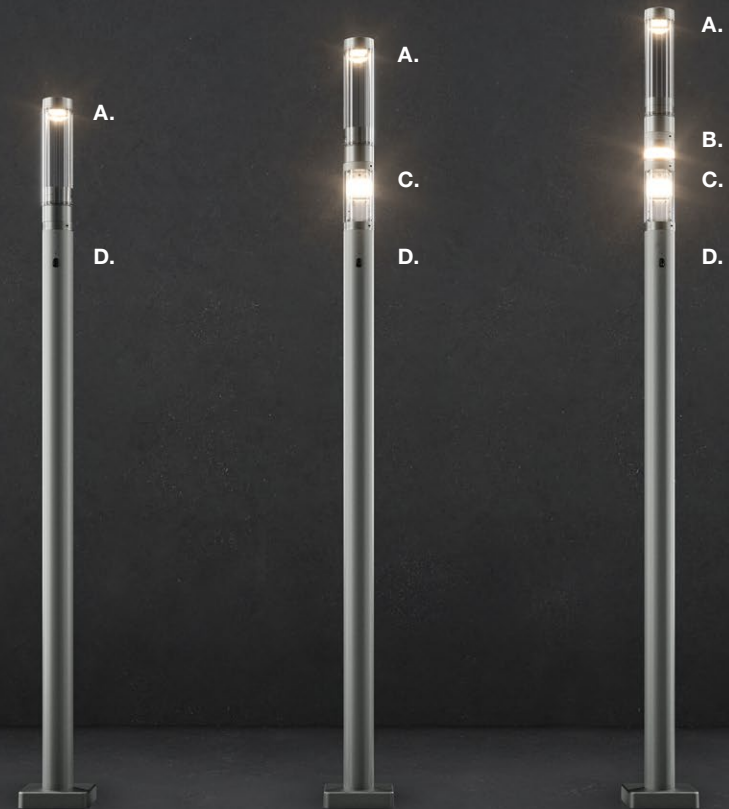

SHUFFLE Configuration - Example B

Designed to light roads, streets and other outdoor areas where creating a safe, pleasant atmosphere is key. Options include a 360-degree area light, 180-degree area light, decorative ring light and motion sensor. Applications include: Parks, city centers, residential areas, tourist areas, pedestrian crossways.

A. 360 Light Module

B. Light Ring Module

C. 180 Light Module

D. PIR Sensor Module