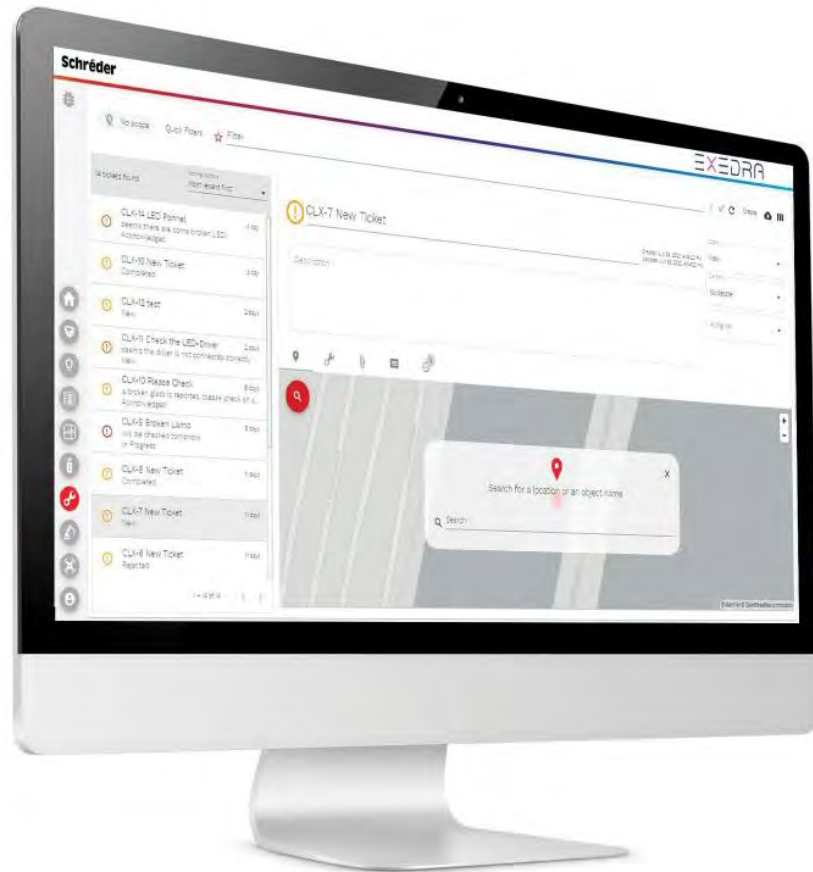

Data drives the right decisions.

All SHUFFLE models can be integrated into Schröder EXEDRA, the most open and advanced lighting management system on the market. EXEDRA supports SHUFFLE installations with a wealth of data and configurability options to maximize energy savings, minimize carbon footprint, ensure safety for people by providing the right light in all circumstances, and importantly, lay the foundation for the smart city technology of the future. Through advanced data analytics tools, presented both visually and in reports, Schröder EXEDRA is a powerful tool for efficiency, rationalization and decision making that can be managed at anytime, anywhere with ease.

EXEDRA