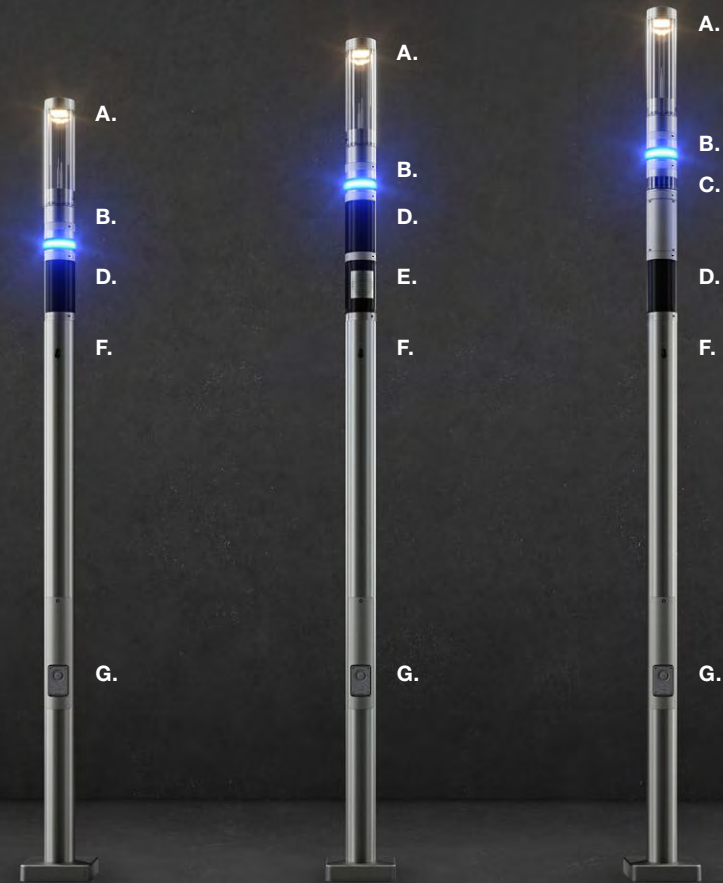

SHUFFLE Configuration - Example A

Provides the tools and technologies needed to study, work, shop and socialize conveniently and safely outdoors. Options include a 360-degree area light with network connection box, decorative light ring, Wi-Fi, quad-view camera, motion sensor and intercom. Applications include: University and business campuses, ports, airports and train stations, hospitals, shopping malls.

- A. 360 Light Module
- B. Light Ring Module
- C. Quadview Camera Module
- D. Terminal Unit Module
- E. Loudspeaker Module
- F. PIR Sensor Module
- G. Intercom Module