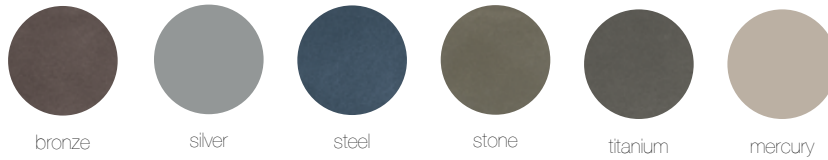

REEDER ILLUMINATED BIKE RACK

Materials / Colors

Powdercoated Metal

In addition to colors shown below, a wide selection of optional and custom colors may be specified for an upcharge.

Metallic

Designer Palette: Architectural Series