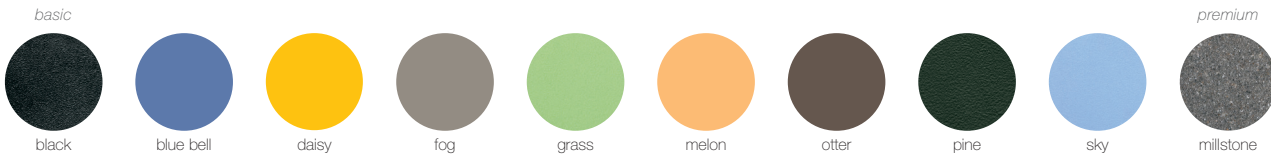

POWDERCOATED METAL

*Metallic*

POWDERCOATED METAL / 2013 COLOR SERIES\* \*Colors available for an upcharge.

POLYETHYLENE

## SOLID SURFACE MARNEAUX®