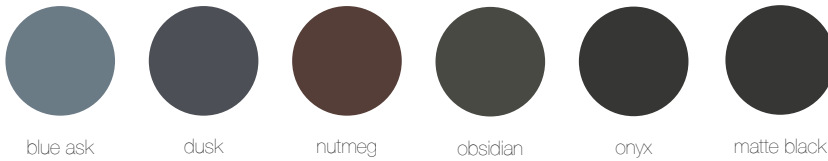

Designer Palette: Architectural Series