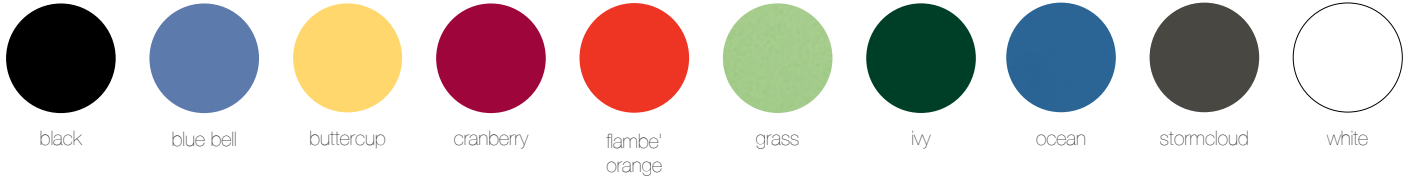

# TABLES

Materials / Colors

## Powdercoated Metal

In addition to colors shown below, a wide selection of optional and custom colors may be specified for an upcharge.