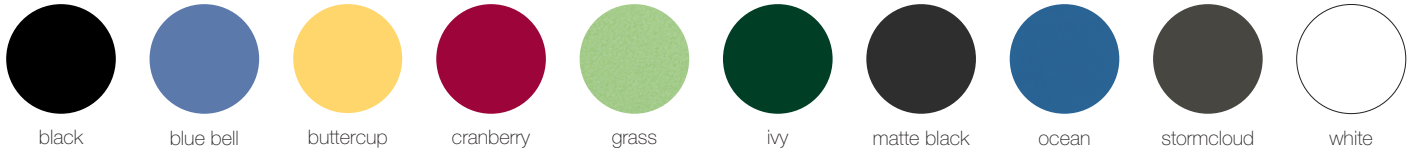

# SONOMA

Materials / Colors

## Powdercoated Metal

In addition to colors shown below, a wide selection of optional and custom colors may be specified for an upcharge.