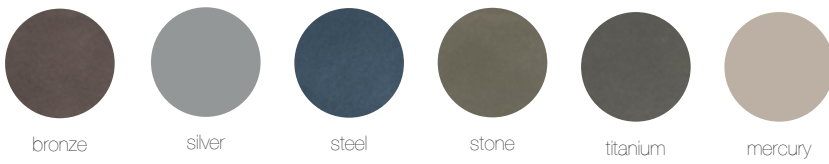

SENTINEL

Materials / Colors

Powdercoated Metal

In addition to colors shown below, a wide selection of optional and custom colors may be specified for an upcharge.

Metallic

Designer Palette: Architectural Series