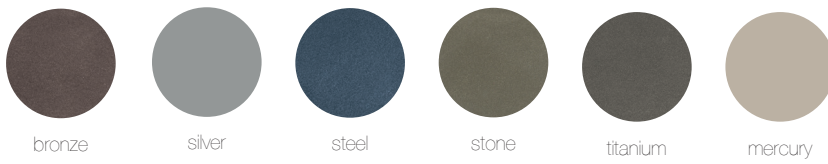

PLEXUS BENCH

Materials / Colors

Powdercoated Metal

In addition to colors shown below, a wide selection of optional and custom colors may be specified for an upcharge.

Metallic

Designer Palette: Architectural Series