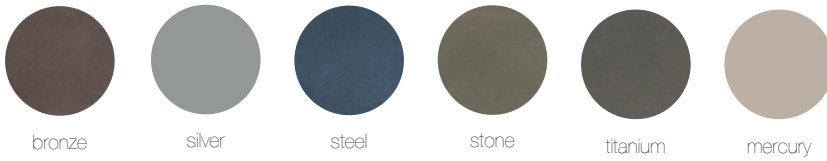

# MINGLE

Materials / Colors

## Powdercoated Metal

In addition to colors shown below, a wide selection of optional and custom colors may be specified for an upcharge.

## Metallic