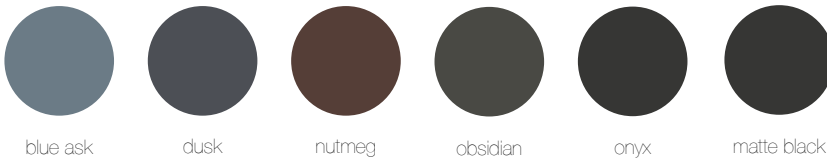

Designer Palette: Architectural Series