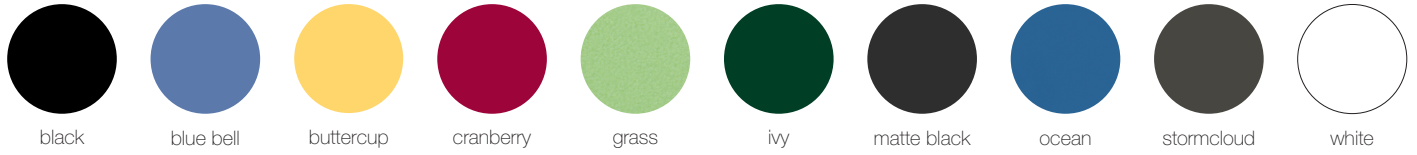

# FGP PATH LIGHT

Materials / Colors

## Powdercoated Metal

In addition to colors shown below, a wide selection of optional and custom colors may be specified for an upcharge.

## 2013 Color Series\*