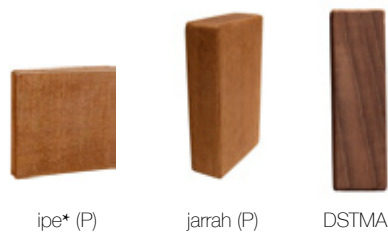

## Solid Surface Marneaux®

## Wood

Exterior woods weather to a warm, pewter gray; no finish is applied so no maintenance is required. Available in Ipe, Jarrah and Domestically Sourced Thermally Modified Ash (DSTMA) exterior wood. Available in Jarrah and DSTMA interior LF-80 finish wood. Pricing for standard woods and options varies, see Price Book. (P) = Premium Woods

**exterior** no finish

**interior** LF-80 finish

IMPORTANT NOTE: Standard choices are shown; colors are approximate. To make final color selections, please call for material samples.  
\*Ipe is only available with a wood steelhead table top.