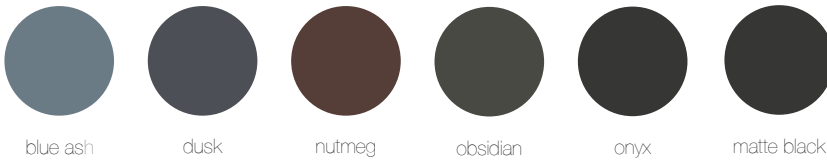

Designer Palette: Architectural Series