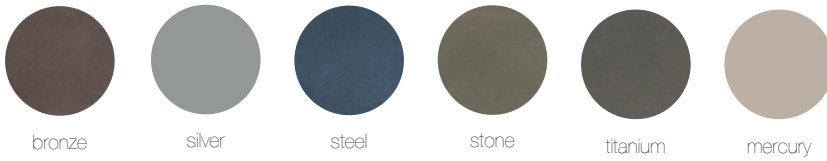

CAROUSEL

Materials / Colors

Powdercoated Metal

In addition to colors shown below, a wide selection of optional and custom colors may be specified for an upcharge.

Metallic

Designer Palette: Architectural Series

Solid Surface Marneaux®

Stainless Steel

Wood

Exterior woods weather to a warm, pewter gray; no finish is applied so no maintenance is required. Available in Ipe, Jarrah and Domestically Sourced Thermally Modified Ash (DSTMA) exterior wood. Available in Jarrah and DSTMA interior LF-80 finish wood. Pricing for standard woods and options varies, see Price Book. (P) = Premium Woods

exterior no finish

interior LF-80 finish

IMPORTANT NOTE: Standard choices are shown; colors are approximate. To make final color selections, please call for material samples.
*Ipe is only available with a wood steelhead table top.