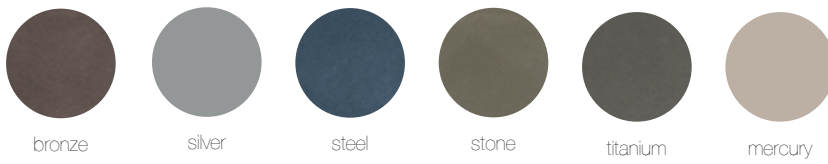

TOWNE SQUARE

Materials / Colors

Powdercoated Metal

In addition to colors shown below, a wide selection of optional and custom colors may be specified for an upcharge.

Metallic

Designer Palette: Architectural Series