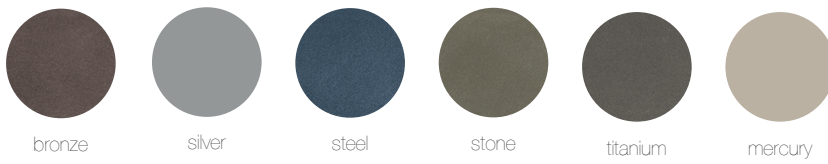

SCARBOROUGH BENCH

Materials / Colors

Powdercoated Metal

In addition to colors shown below, a wide selection of optional and custom colors may be specified for an upcharge.

Metallic

Designer Palette: Architectural Series