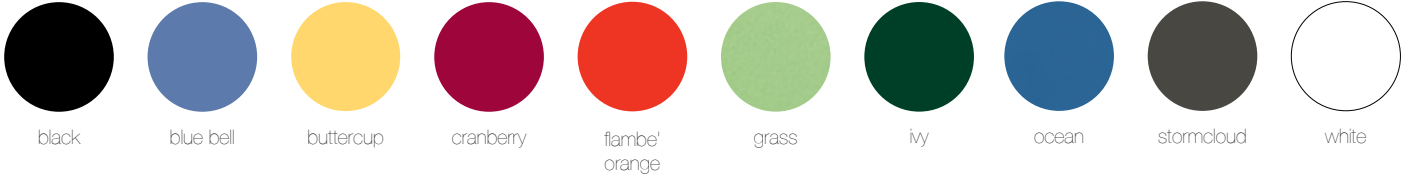

# STRATA

Materials / Colors

## Powdercoated Metal

In addition to colors shown below, a wide selection of optional and custom colors may be specified for an upcharge.