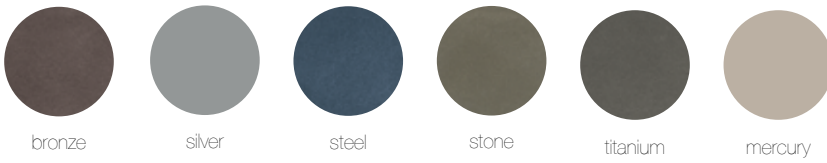

# STRATA

Materials / Colors

## Powdercoated Metal

In addition to colors shown below, a wide selection of optional and custom colors may be specified for an upcharge.

## Metallic