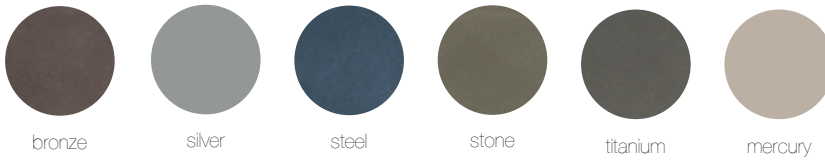

REST

Materials / Colors

Powdercoated Metal

In addition to colors shown below, a wide selection of optional and custom colors may be specified for an upcharge.

Metallic

Designer Palette: Architectural Series

Wood

Exterior woods weather to a warm, pewter gray; no finish is applied so no maintenance is required. Available in Jarrah and Domestically Sourced Thermally Modified Ash (DSTMA) exterior wood. Pricing for standard woods and options varies, see Price Book. (P) = Premium Woods

exterior no finish

jarrah (P)

DSTMA

interior LF-80 finish

jarrah (P)

DSTMA