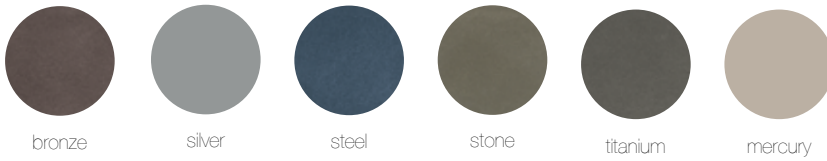

# PARALLEL 42™

Materials / Colors

## Powdercoated Metal

In addition to colors shown below, a wide selection of optional and custom colors may be specified for an upcharge.

## Metallic

## Wood

Exterior woods weather to a warm, pewter gray; no finish is applied so no maintenance is required. Available in Jarrah and Domestically Sourced Thermally Modified Ash (DSTMA) exterior wood. Pricing for standard woods and options varies, see Price Book. (P) = Premium Woods