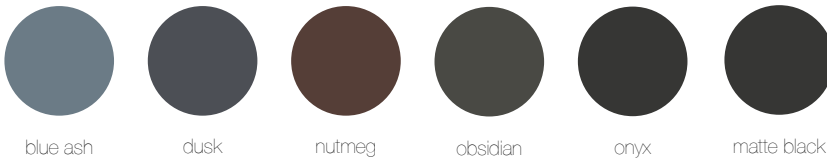

Designer Palette: Architectural Series

Wood

Exterior woods weather to a warm, pewter gray; no finish is applied so no maintenance is required. Available in Jarrah and Domestically Sourced Thermally Modified Ash (DSTMA) exterior wood. Pricing for standard woods and options varies, see Price Book. (P) = Premium Woods

exterior no finish