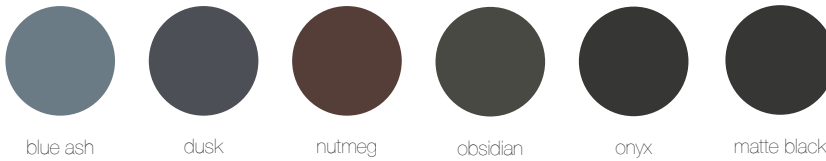

NU

Materials / Colors

Powdercoated Metal

In addition to colors shown below, a wide selection of optional and custom colors may be specified for an upcharge.

Metallic

Designer Palette: Architectural Series

Wood

Exterior woods weather to a warm, pewter gray; no finish is applied so no maintenance is required. Available in Jarrah and Domestically Sourced Thermally Modified Ash (DSTMA) exterior wood. Special stain may be specified for interior woods. Pricing for standard woods and options varies, see Price Book. (P) = Premium Woods