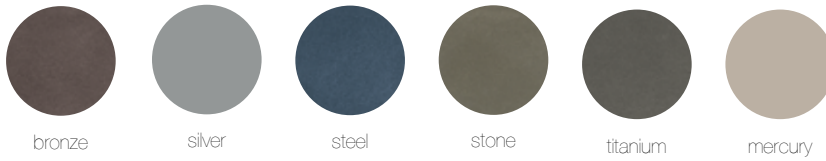

NU

Materials / Colors

Powdercoated Metal

In addition to colors shown below, a wide selection of optional and custom colors may be specified for an upcharge.

Metallic

Designer Palette: Architectural Series

Wood

Exterior woods weather to a warm, pewter gray; no finish is applied so no maintenance is required. Available in Jarrah and Domestically Sourced Thermally Modified Ash (DSTMA) exterior wood. Special stain may be specified for interior woods. Pricing for standard woods and options varies, see Price Book. (P) = Premium Woods