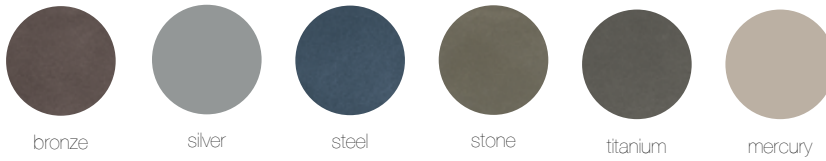

CONNECT RAILS

Materials / Colors

Powdercoated Metal

In addition to colors shown below, a wide selection of optional and custom colors may be specified for an upcharge.

Metallic

Designer Palette: Architectural Series

Wood

Exterior woods weather to a warm, pewter gray; no finish is applied so no maintenance is required. Available in Jarrah and Domestically Sourced Thermally Modified Ash (DSTMA) exterior wood. Pricing for standard woods and options varies, see Price Book. (P) = Premium Woods