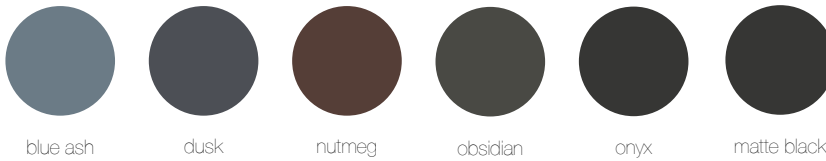

CONNECT RAILS

Materials / Colors

Powdercoated Metal

In addition to colors shown below, a wide selection of optional and custom colors may be specified for an upcharge.

Metallic

Designer Palette: Architectural Series

Wood

Exterior woods weather to a warm, pewter gray; no finish is applied so no maintenance is required. Available in Jarrah and Domestically Sourced Thermally Modified Ash (DSTMA) exterior wood. Pricing for standard woods and options varies, see Price Book. (P) = Premium Woods