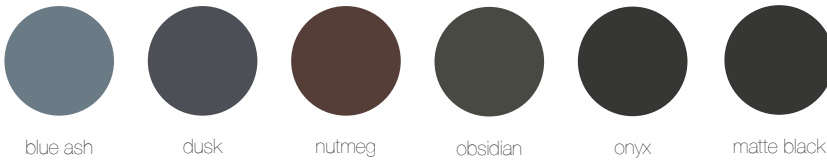

# BANCAL

Materials / Colors

## Powdercoated Metal

In addition to colors shown below, a wide selection of optional and custom colors may be specified for an upcharge.

## Metallic

## Wood

Exterior woods weather to a warm, pewter gray; no finish is applied so no maintenance is required. Available in Ipe and Domestically Sourced Thermally Modified Ash (DSTMA) exterior wood. Options: ipe may be specified as FSC® Certified (may extend lead times). Special stain may be specified for interior woods. Pricing for standard woods and options varies, see Price Book. (P) = Premium Woods