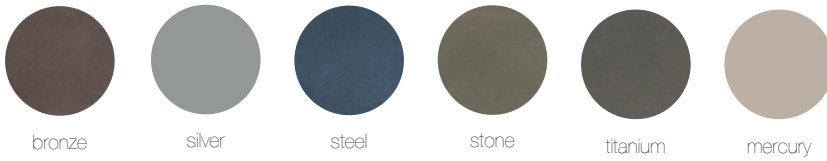

# BANCAL

Materials / Colors

## Powdercoated Metal

In addition to colors shown below, a wide selection of optional and custom colors may be specified for an upcharge.

## Metallic

## Wood

Exterior woods weather to a warm, pewter gray; no finish is applied so no maintenance is required. Available in Ipe and Domestically Sourced Thermally Modified Ash (DSTMA) exterior wood. Options: ipe may be specified as FSC® Certified (may extend lead times). Special stain may be specified for interior woods. Pricing for standard woods and options varies, see Price Book. (P) = Premium Woods