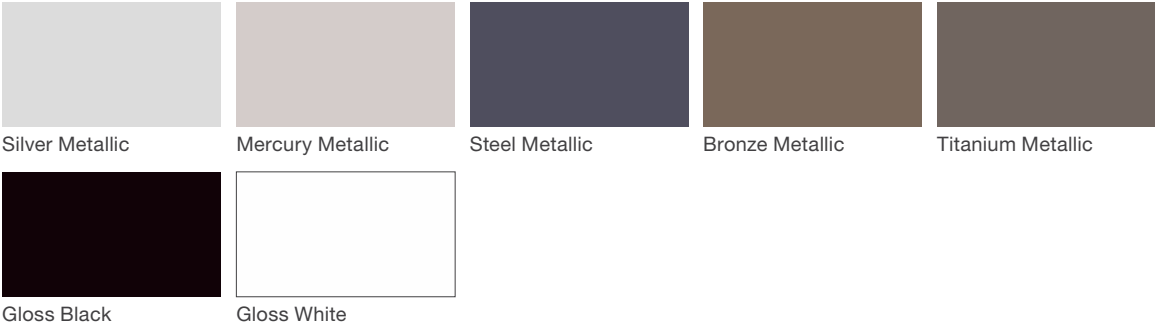

Typology Ribbon Bench

Material / Colors Sheet

Vivid Series - Powdercoated Metal* (Fine Texture)

Neutral Series - Powdercoated Metal*

Architectural Series - Powdercoated Metal* (Fine Texture)

Typology Ribbon Bench

Material / Colors Sheet

Glass Fiber Reinforced Concrete (GFRC)

Powdercoated Metal

Powdercoated Metal Pangard II® Polyester Powdercoat is a hard, yet flexible, finish that resists rusting, chipping, peeling and fading. In addition to colors shown, a wide selection of optional and custom colors may be specified for an upcharge.