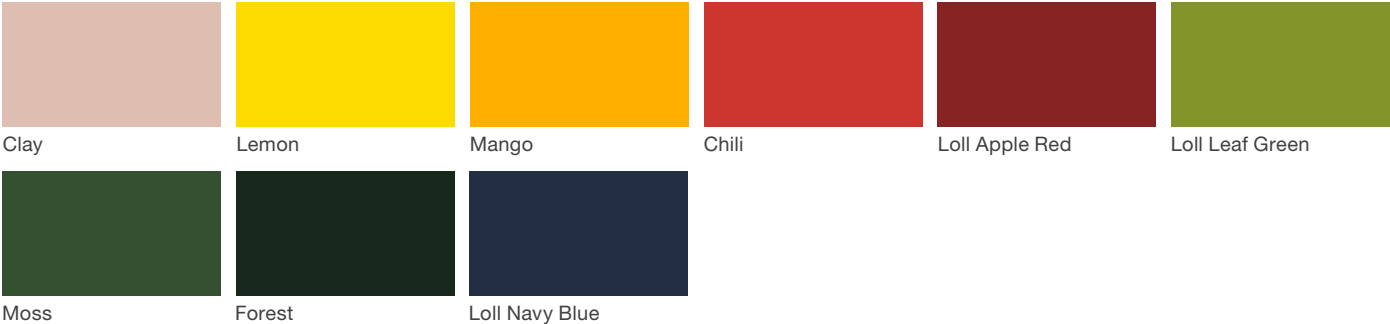

Typology Ribbon Bench

Material / Colors Sheet

Vivid Series - Powdercoated Metal* (Fine Texture)

Neutral Series - Powdercoated Metal*

Architectural Series - Powdercoated Metal* (Fine Texture)

Typology Ribbon Bench

Material / Colors Sheet

Glass Fiber Reinforced Concrete (GFRC)

Powdercoated Metal

Powdercoated Metal Pangard II® Polyester Powdercoat is a hard, yet flexible, finish that resists rusting, chipping, peeling and fading. In addition to colors shown, a wide selection of optional and custom colors may be specified for an upcharge.