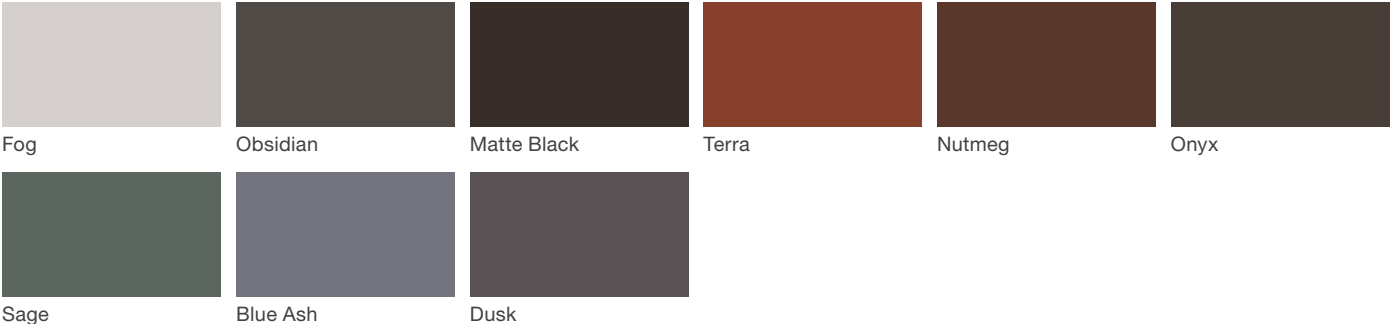

Typology Ribbon Bench

Material / Colors Sheet

Vivid Series - Powdercoated Metal* (Fine Texture)

Neutral Series - Powdercoated Metal*

Architectural Series - Powdercoated Metal* (Fine Texture)

Typology Ribbon Bench

Material / Colors Sheet

Glass Fiber Reinforced Concrete (GFRC)

Powdercoated Metal

Powdercoated Metal Pangard II® Polyester Powdercoat is a hard, yet flexible, finish that resists rusting, chipping, peeling and fading. In addition to colors shown, a wide selection of optional and custom colors may be specified for an upcharge.