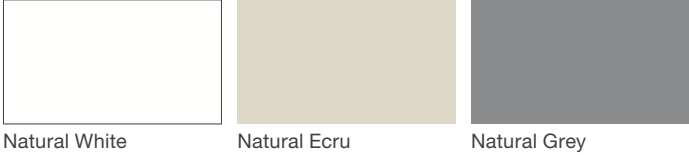

Typology Ribbon Bench

Material / Colors Sheet

Vivid Series - Powdercoated Metal* (Fine Texture)

Neutral Series - Powdercoated Metal*

Architectural Series - Powdercoated Metal* (Fine Texture)

Typology Ribbon Bench

Material / Colors Sheet

Glass Fiber Reinforced Concrete (GFRC)

Powdercoated Metal

Powdercoated Metal Pangard II® Polyester Powdercoat is a hard, yet flexible, finish that resists rusting, chipping, peeling and fading. In addition to colors shown, a wide selection of optional and custom colors may be specified for an upcharge.