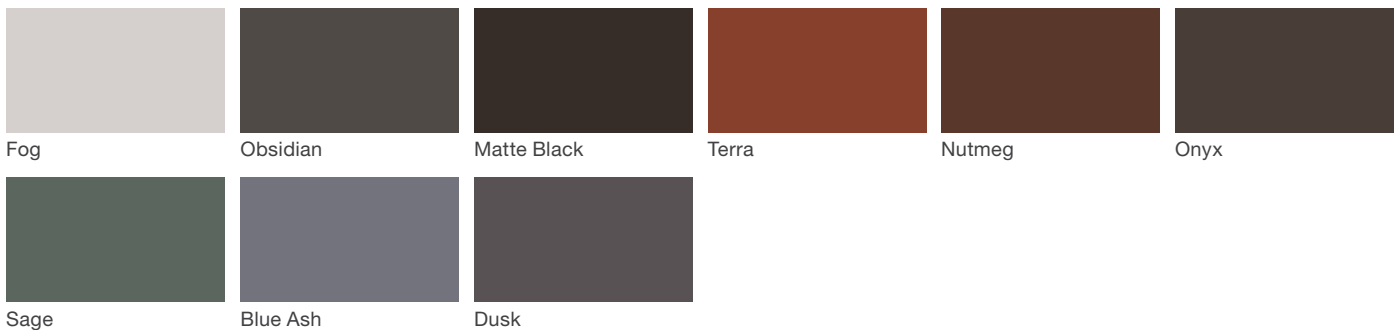

GO OutdoorTable

landscapeforms

Material / Colors Sheet

Vivid Series - Powdercoated Metal* (Fine Texture)

Neutral Series - Powdercoated Metal*

Architectural Series - Powdercoated Metal* (Fine Texture)

GO OutdoorTable

landscapeforms

Material / Colors Sheet

Powdercoated Metal

Powdercoated Metal Pangard II® Polyester Powdercoat is a hard, yet flexible, finish that resists rusting, chipping, peeling and fading. In addition to colors shown, a wide selection of optional and custom colors may be specified for an upcharge.