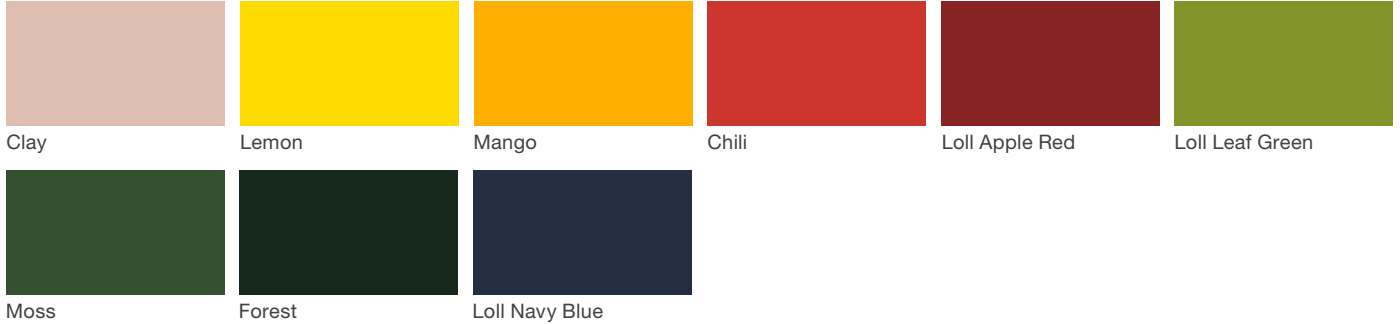

GO OutdoorTable

landscapeforms

Material / Colors Sheet

Vivid Series - Powdercoated Metal* (Fine Texture)

Neutral Series - Powdercoated Metal*

Architectural Series - Powdercoated Metal* (Fine Texture)

GO OutdoorTable

landscapeforms

Material / Colors Sheet

Powdercoated Metal

Powdercoated Metal Pangard II® Polyester Powdercoat is a hard, yet flexible, finish that resists rusting, chipping, peeling and fading. In addition to colors shown, a wide selection of optional and custom colors may be specified for an upcharge.