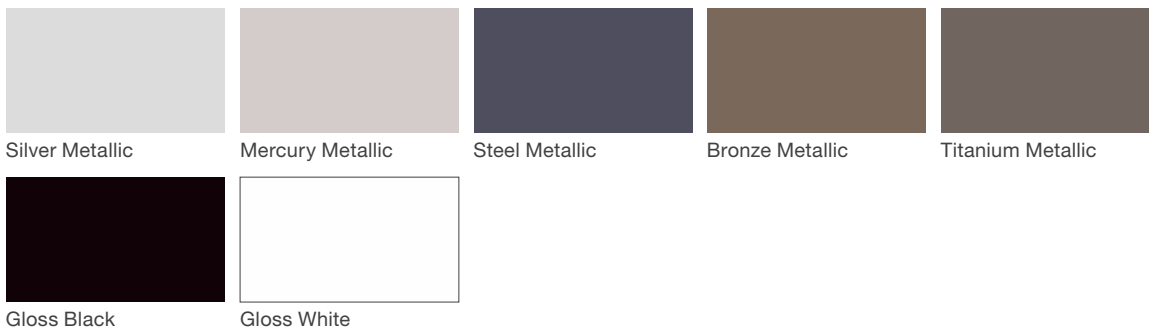

GO OutdoorTable

landscapeforms

Material / Colors Sheet

Vivid Series - Powdercoated Metal* (Fine Texture)

Neutral Series - Powdercoated Metal*

Architectural Series - Powdercoated Metal* (Fine Texture)

GO OutdoorTable

landscapeforms

Material / Colors Sheet

Powdercoated Metal

Powdercoated Metal Pangard II® Polyester Powdercoat is a hard, yet flexible, finish that resists rusting, chipping, peeling and fading. In addition to colors shown, a wide selection of optional and custom colors may be specified for an upcharge.