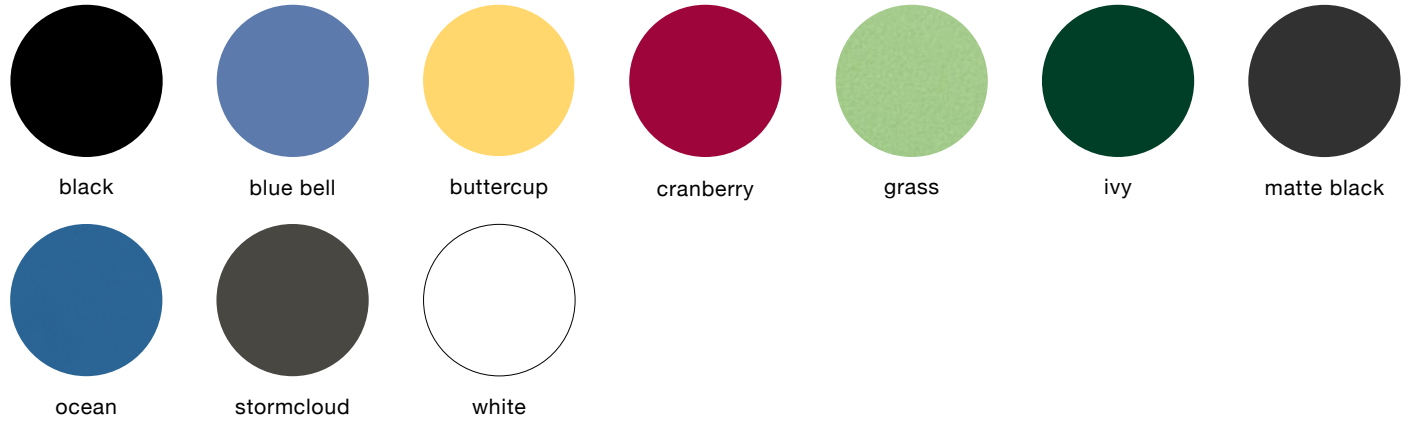

washington square bench

IMPORTANT NOTE: Standard choices are shown; colors are approximate. To make final color selections, please call for material samples.

powdercoated metal

In addition to colors shown below, a wide selection of optional and custom colors may be specified for an upcharge.

metallic

wood

Exterior woods weather to a warm, pewter gray; no finish is applied so no maintenance is required. Options: ipe, black locust, purpleheart, oak and maple may be specified as FSC® Certified (may extend lead times). Special stain may be specified for interior woods. Pricing for standard woods and options varies, see Price Book. (P) = Premium Woods

exterior
no finish

interior
LF-80 finish