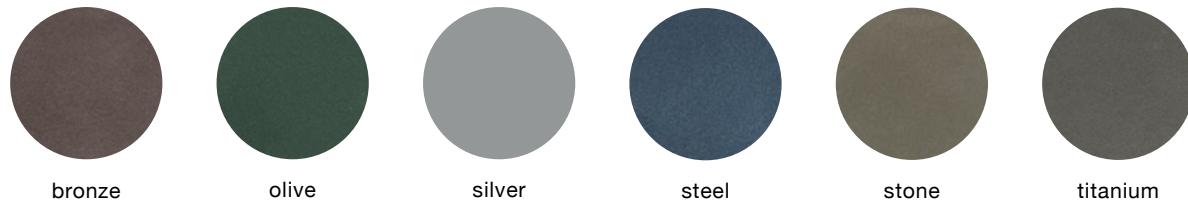

washington square bench

IMPORTANT NOTE: Standard choices are shown; colors are approximate. To make final color selections, please call for material samples.

powdercoated metal

In addition to colors shown below, a wide selection of optional and custom colors may be specified for an upcharge.

metallic

wood

Exterior woods weather to a warm, pewter gray; no finish is applied so no maintenance is required. Options: ipe, black locust, purpleheart, oak and maple may be specified as FSC® Certified (may extend lead times). Special stain may be specified for interior woods. Pricing for standard woods and options varies, see Price Book. (P) = Premium Woods

exterior
no finish

interior
LF-80 finish