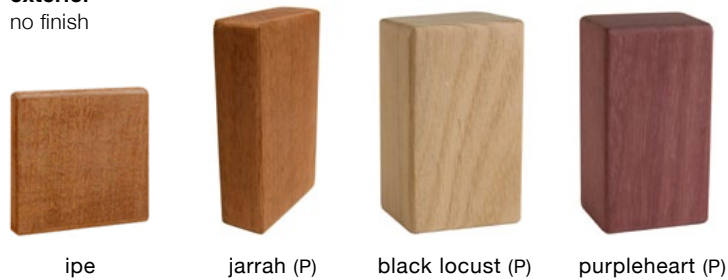

washington square bench

IMPORTANT NOTE: Standard choices are shown; colors are approximate. To make final color selections, please call for material samples.

powdercoated metal

In addition to colors shown below, a wide selection of optional and custom colors may be specified for an upcharge.

metallic

wood

Exterior woods weather to a warm, pewter gray; no finish is applied so no maintenance is required. Options: ipe, black locust, purpleheart, oak and maple may be specified as FSC® Certified (may extend lead times). Special stain may be specified for interior woods. Pricing for standard woods and options varies, see Price Book. (P) = Premium Woods

exterior
no finish

interior
LF-80 finish