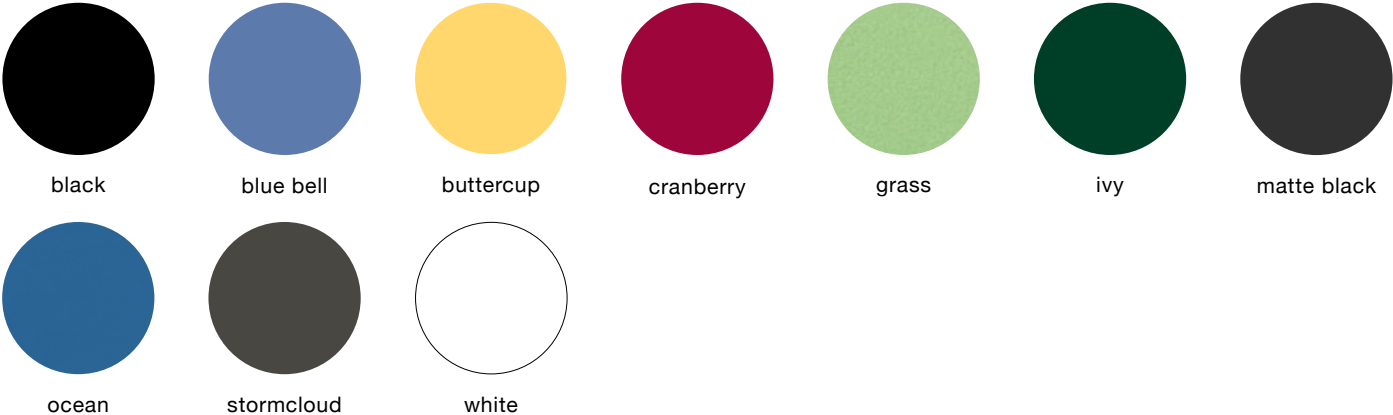

IMPORTANT NOTE: Standard choices are shown; colors are approximate. To make final color selections, please call for material samples.

powdercoated metal

In addition to colors shown below, a wide selection of optional and custom colors may be specified for an upcharge.

metallic