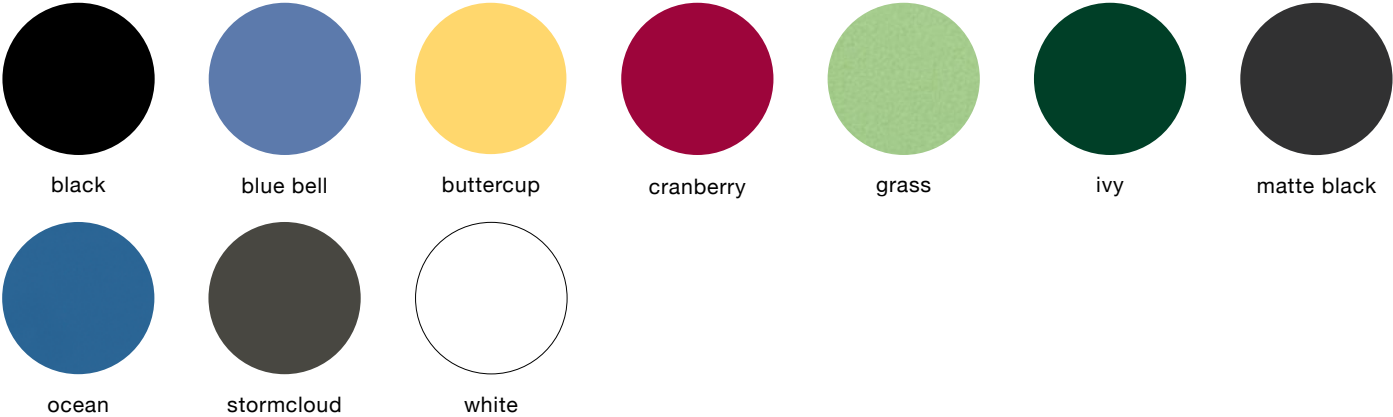

IMPORTANT NOTE: Standard choices are shown; colors are approximate. To make final color selections, please call for material samples.

powdercoated metal

In addition to colors shown below, a wide selection of optional and custom colors may be specified for an upcharge.

metallic