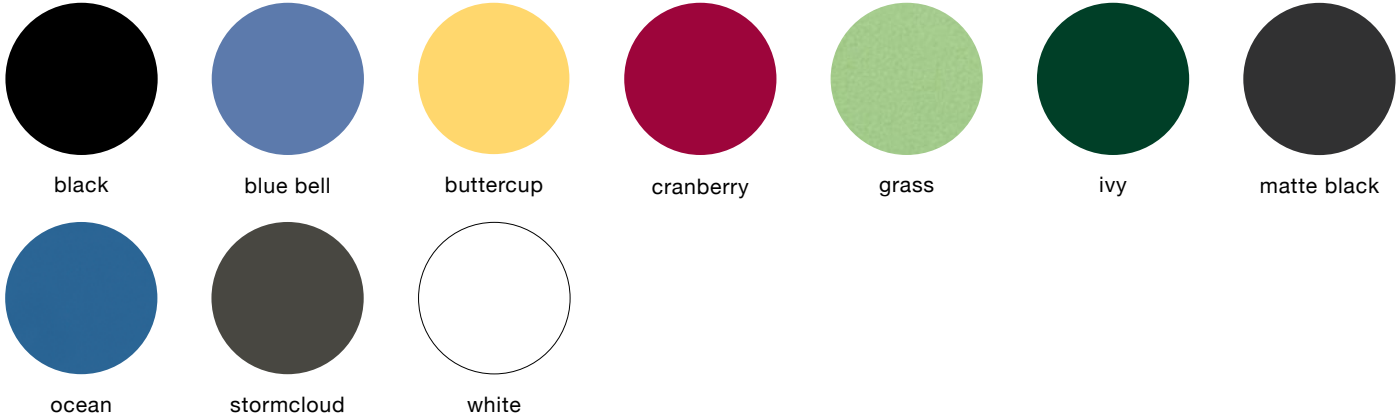

materials / colors

IMPORTANT NOTE: Standard choices are shown; colors are approximate. To make final color selections, please call for material samples.

powdercoated metal

In addition to colors shown below, a wide selection of optional and custom colors may be specified for an upcharge.

metallic

wood

Exterior woods weather to a warm, pewter gray; no finish is applied so no maintenance is required. Options: purpleheart may be specified as FSC® certified (may extend lead times). Special stain may be specified for interior woods. Pricing for standard woods and options varies, see Price Book. (P) = Premium Woods