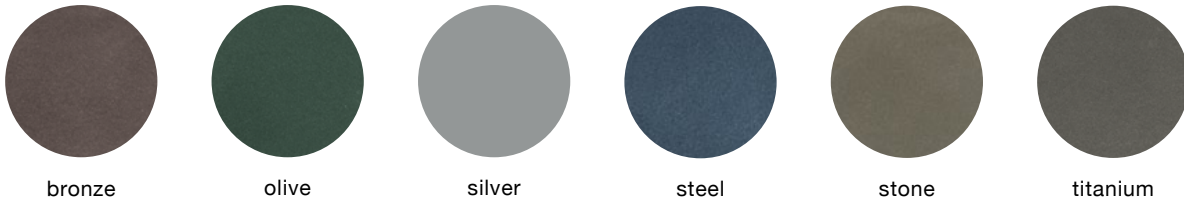

materials / colors

IMPORTANT NOTE: Standard choices are shown; colors are approximate. To make final color selections, please call for material samples.

powdercoated metal

In addition to colors shown below, a wide selection of optional and custom colors may be specified for an upcharge.

metallic

wood

Exterior woods weather to a warm, pewter gray; no finish is applied so no maintenance is required. Options: purpleheart may be specified as FSC® certified (may extend lead times). Special stain may be specified for interior woods. Pricing for standard woods and options varies, see Price Book. (P) = Premium Woods

exterior
no finish

gvanized steel