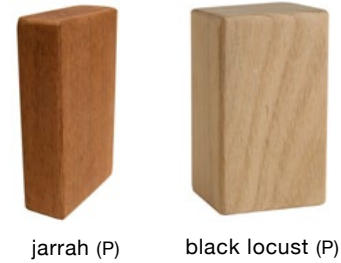

materials / colors

IMPORTANT NOTE: Standard choices are shown; colors are approximate. To make final color selections, please call for material samples.

powdercoated metal

In addition to colors shown below, a wide selection of optional and custom colors may be specified for an upcharge.

metallic

wood

Exterior woods weather to a warm, pewter gray; no finish is applied so no maintenance is required. Options: purpleheart may be specified as FSC® certified (may extend lead times). Special stain may be specified for interior woods. Pricing for standard woods and options varies, see Price Book. (P) = Premium Woods

exterior
no finish

gvanized steel