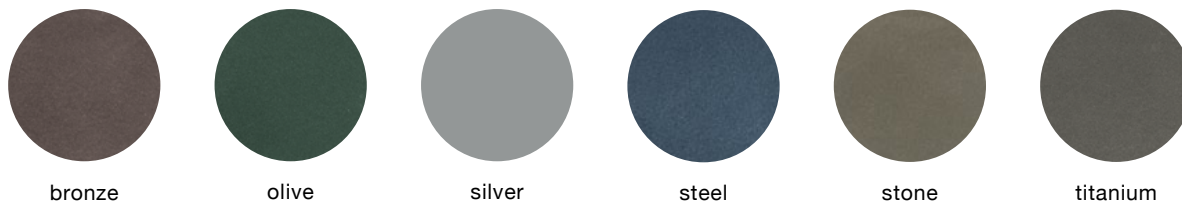

**IMPORTANT NOTE:** Standard choices are shown; colors are approximate. To make final color selections, please call for material samples.

### **powdercoated metal**

In addition to colors shown below, a wide selection of optional and custom colors may be specified for an upcharge.

### **metallic**

### **wood**

Exterior woods weather to a warm, pewter gray; no finish is applied so no maintenance is required. Options: ipe and purpleheart may be specified as FSC® Certified (may extend lead times). Special stain may be specified for interior woods. Pricing for standard woods and options varies, see Price Book. (P) = Premium Woods