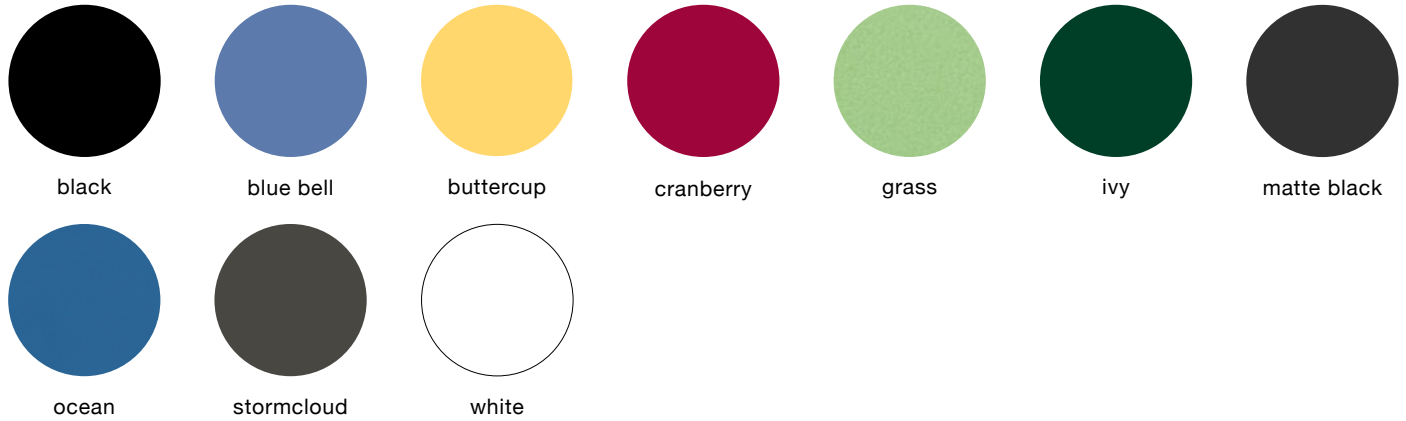

**IMPORTANT NOTE:** Standard choices are shown; colors are approximate. To make final color selections, please call for material samples.

### **powdercoated metal**

In addition to colors shown below, a wide selection of optional and custom colors may be specified for an upcharge.

### **metallic**