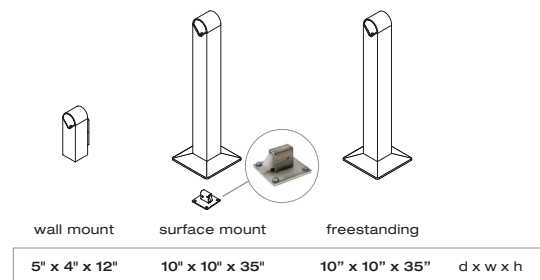

Grenadier Specifications

Grenadier is constructed of cast and extruded aluminum. Available as a wall mount, freestanding or surface mount unit. Surface mount option recommended in unprotected areas. The cast base is welded to the support post on freestanding/surface mount ash urns. The wall mount and surface mount plate assemblies are made of stainless steel. Pin key opens top for emptying; unlocks unit from wall mount plate or surface mount stand. The freestanding/surface mount models have a capacity of 1¾ gallons, while the wall mount capacity is ½ gallon.