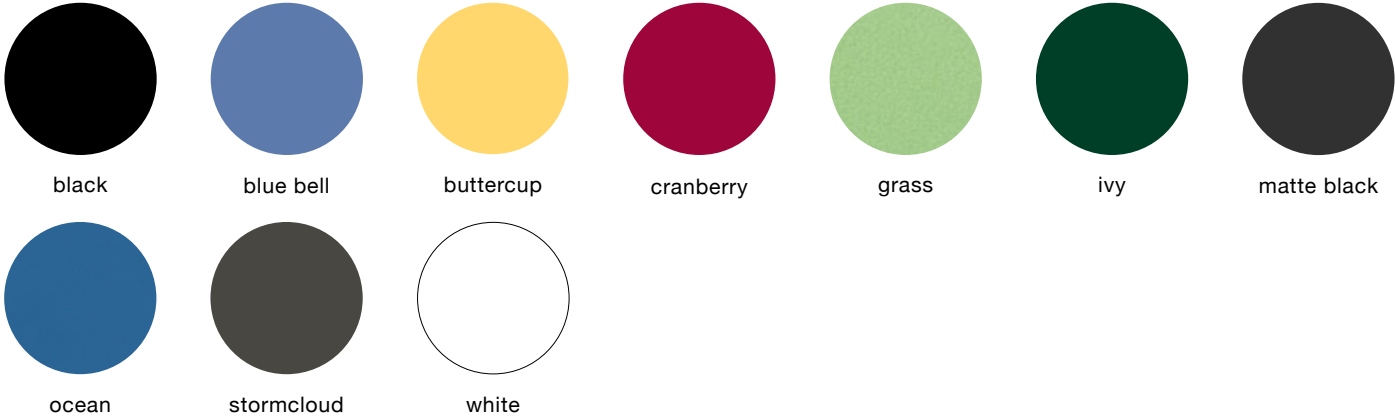

IMPORTANT NOTE: Standard choices are shown; colors are approximate. To make final color selections, please call for material samples.

powdercoated metal

In addition to colors shown below, a wide selection of optional and custom colors may be specified for an upcharge.

metallic

wood

Exterior woods weather to a warm, pewter gray; no finish is applied so no maintenance is required. Options: redwood, black locust, purpleheart, oak may be specified as FSC® certified (may extend lead times). Special stain may be specified for interior woods. Pricing for standard woods and options varies, see Price Book. (P) = Premium Woods

exterior
no finish

interior
LF-80 finish