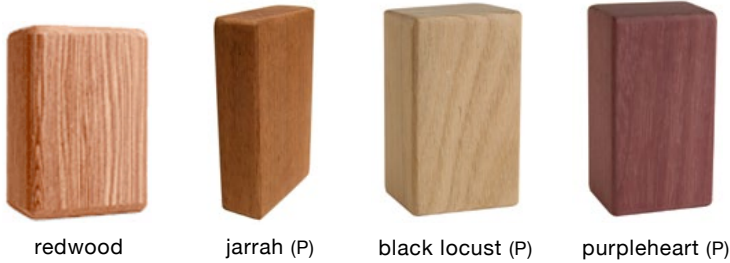

IMPORTANT NOTE: Standard choices are shown; colors are approximate. To make final color selections, please call for material samples.

powdercoated metal

In addition to colors shown below, a wide selection of optional and custom colors may be specified for an upcharge.

metallic

wood

Exterior woods weather to a warm, pewter gray; no finish is applied so no maintenance is required. Options: redwood, black locust, purpleheart, oak may be specified as FSC® certified (may extend lead times). Special stain may be specified for interior woods. Pricing for standard woods and options varies, see Price Book. (P) = Premium Woods

exterior
no finish

interior
LF-80 finish