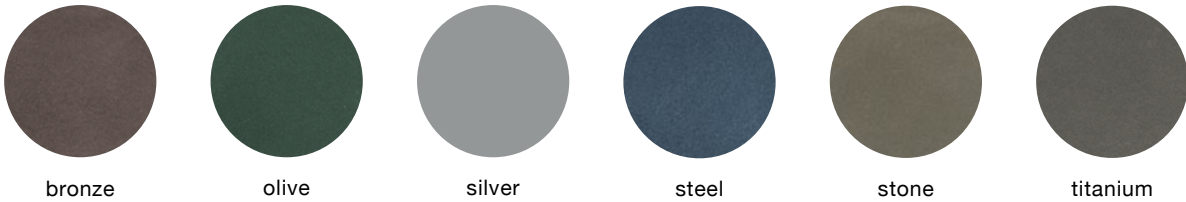

IMPORTANT NOTE: Standard choices are shown; colors are approximate. To make final color selections, please call for material samples.

powdercoated metal

In addition to colors shown below, a wide selection of optional and custom colors may be specified for an upcharge.

metallic

wood

Exterior woods weather to a warm, pewter gray; no finish is applied so no maintenance is required. Options: redwood, black locust, purpleheart, oak may be specified as FSC® certified (may extend lead times). Special stain may be specified for interior woods. Pricing for standard woods and options varies, see Price Book. (P) = Premium Woods

exterior
no finish

interior
LF-80 finish