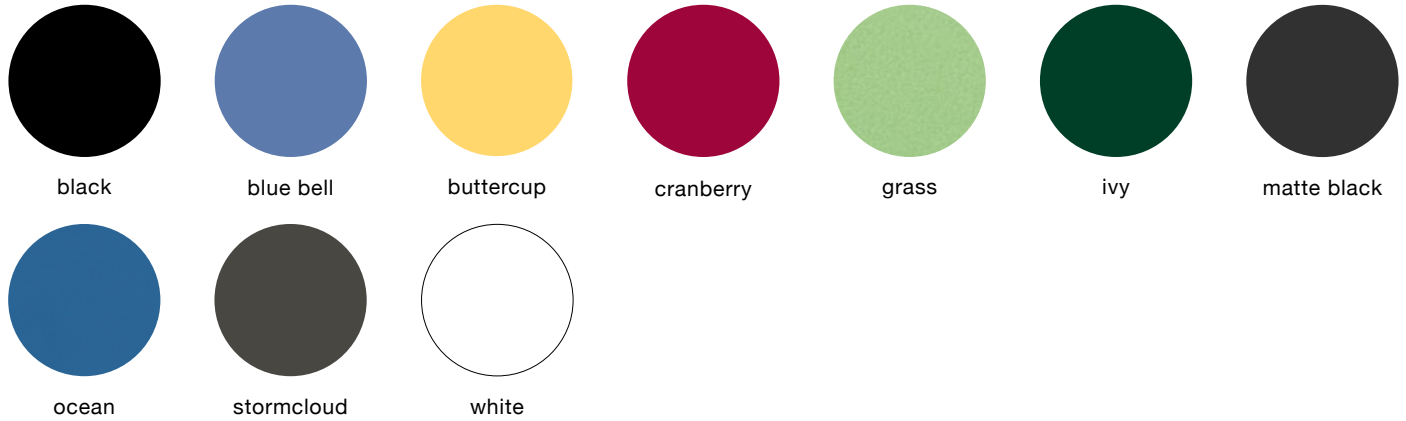

**IMPORTANT NOTE:** Standard choices are shown; colors are approximate. To make final color selections, please call for material samples.

---

## powdercoated metal

In addition to colors shown below, a wide selection of optional and custom colors may be specified for an upcharge.

## metallic

---