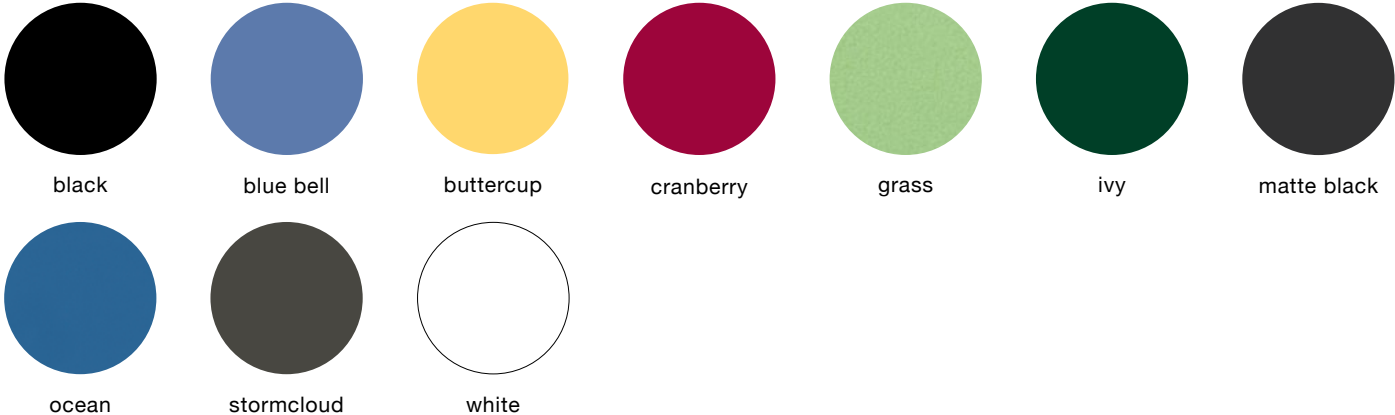

IMPORTANT NOTE: Standard choices are shown; colors are approximate. To make final color selections, please call for material samples.

powdercoated metal

In addition to colors shown below, a wide selection of optional and custom colors may be specified for an upcharge.

metallic