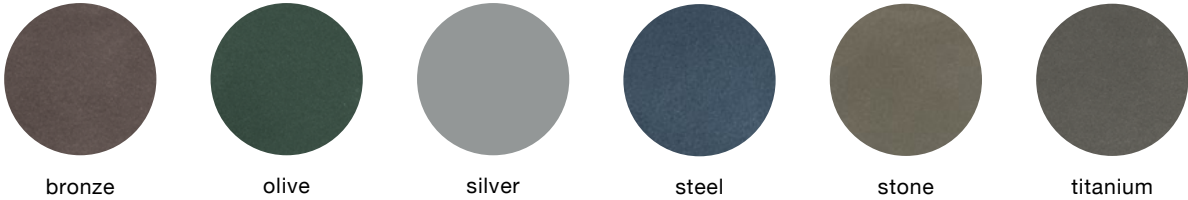

## materials / colors

**IMPORTANT NOTE:** Standard choices are shown; colors are approximate. To make final color selections, please call for material samples.

### powdercoated metal

In addition to colors shown below, a wide selection of optional and custom colors may be specified for an upcharge.

### metallic

### wood

Exterior woods weather to a warm, pewter gray; no finish is applied so no maintenance is required. Options: ipe, black locust, purpleheart, oak and maple may be specified as FSC® certified (may extend lead times). Special stain may be specified for interior woods. Pricing for standard woods and options varies, see Price Book. (P) = Premium Woods