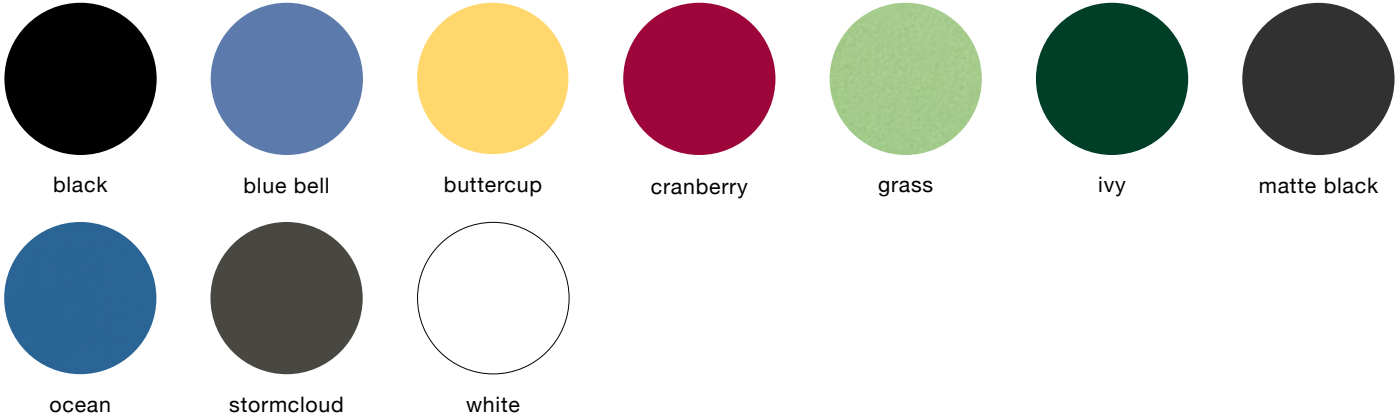

## materials / colors

**IMPORTANT NOTE:** Standard choices are shown; colors are approximate. To make final color selections, please call for material samples.

### powdercoated metal

In addition to colors shown below, a wide selection of optional and custom colors may be specified for an upcharge.

### metallic

### wood

Exterior woods weather to a warm, pewter gray; no finish is applied so no maintenance is required. Options: ipe, black locust, purpleheart, oak and maple may be specified as FSC® certified (may extend lead times). Special stain may be specified for interior woods. Pricing for standard woods and options varies, see Price Book. (P) = Premium Woods