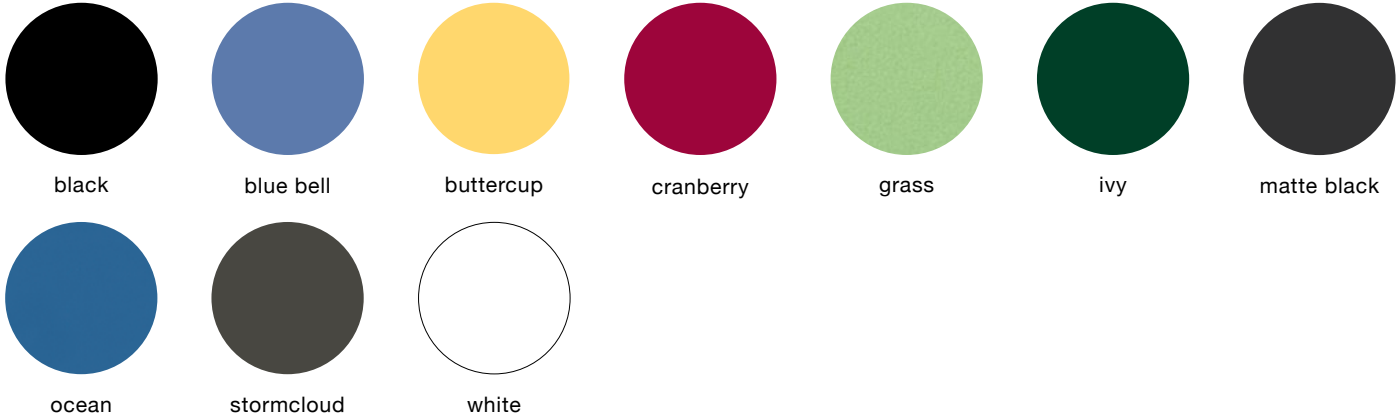

IMPORTANT NOTE: Standard choices are shown; colors are approximate. To make final color selections, please call for material samples.

powdercoated metal

In addition to colors shown below, a wide selection of optional and custom colors may be specified for an upcharge.

metallic

stainless steel