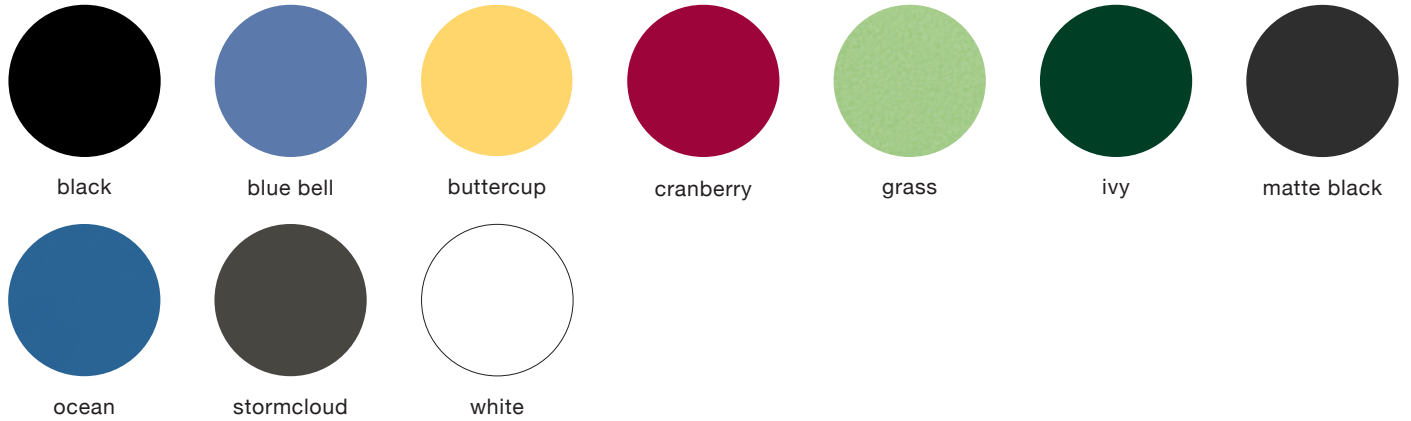

IMPORTANT NOTE: Standard choices are shown; colors are approximate. To make final color selections, please call for material samples.

powdercoated metal

In addition to colors shown below, a wide selection of optional and custom colors may be specified for an upcharge.

metallic

polyethylene