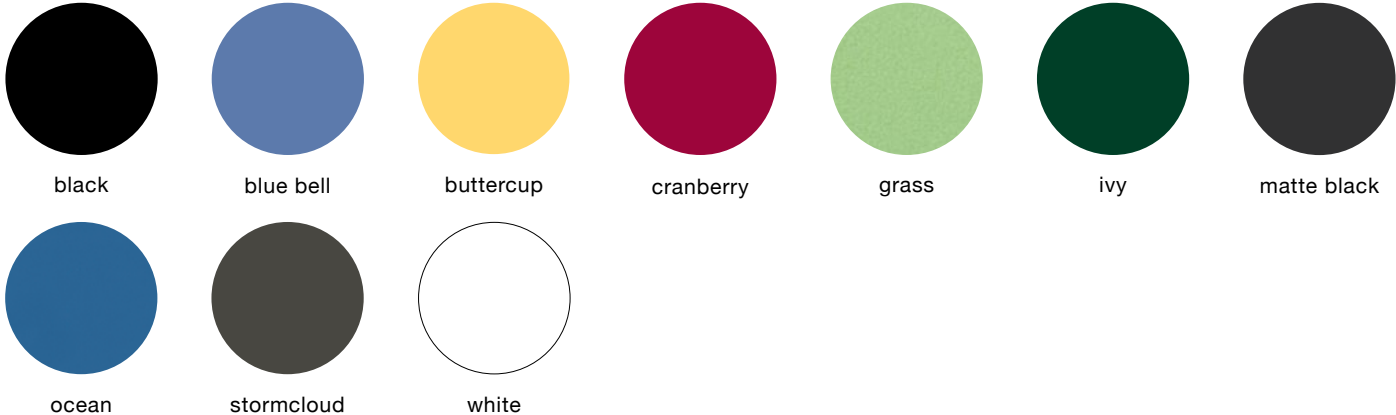

IMPORTANT NOTE: Standard choices are shown; colors are approximate. To make final color selections, please call for material samples.

powdercoated metal

In addition to colors shown below, a wide selection of optional and custom colors may be specified for an upcharge.

metallic