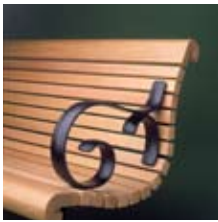

landscapeforms®

woodbench classics

Gretchen Bench

ornamental arm

Gretchen
Options

litter receptacle

loop arm

polysite™ timbers

ash urn

picnic table

Palisade Bench

Wood classics. Landscape Forms originals.
Handsome, durable and timely as ever.

Balustrade Bench

Designed by Landscape Forms for high-profile projects, these classic wood benches have become standards. They bring the warmth and comfort of wood to a variety of environments, from university campuses to corporate courtyards, cultural institutions to retail malls. Landscape Forms wood benches are offered in a choice of styles to suit the setting, and in an array of select hardwoods and recycled timbers for indoor and outdoor applications.

Woodbench Specifications

Gretchen Bench

Available backed or backless. Backed version available with two armrest styles — loop or ornamental. Offered in 72" or 96" lengths. Freestanding, surface mounted, or wall mounted styles offered. Available in a variety of woods or PolySite™ recycled timbers (PolySite not offered in 96" length).