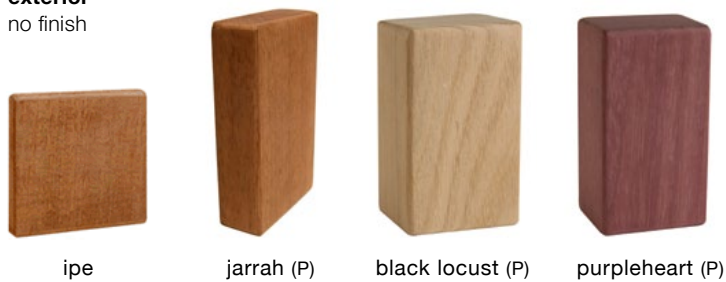

wood

Exterior woods weather to a warm, pewter gray; no finish is applied so no maintenance is required. Options: ipe, black locust, purpleheart, oak and maple may be specified as FSC® Certified (may extend lead times). Special stain may be specified for interior woods. Pricing for standard woods and options varies, see Price Book. (P) = Premium Woods

exterior
no finish