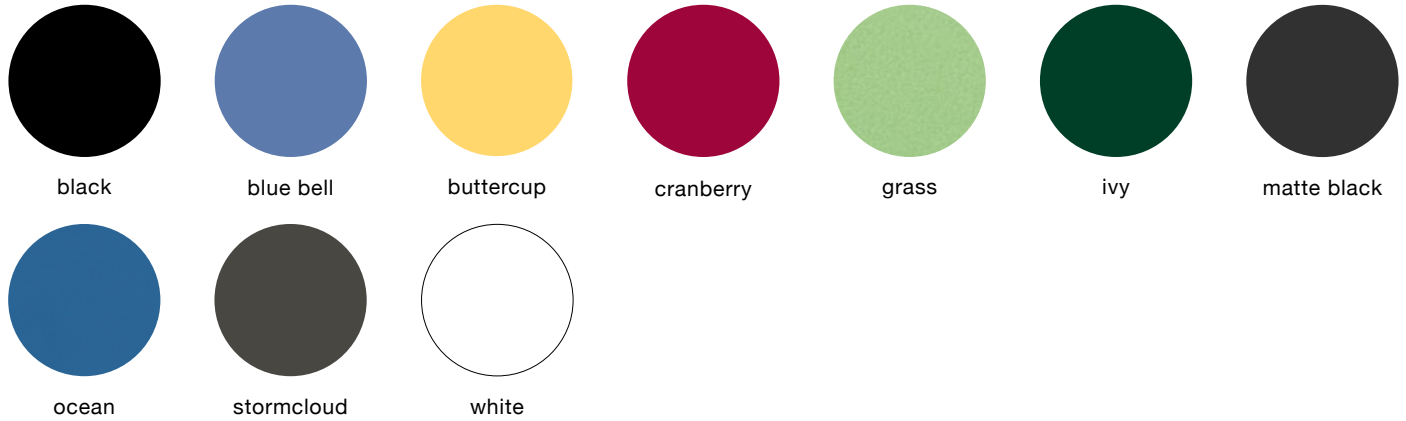

# windmark tables

materials / colors

**IMPORTANT NOTE:** Standard choices are shown; colors are approximate. To make final color selections, please call for material samples.

## powdercoated metal

In addition to colors shown below, a wide selection of optional and custom colors may be specified for an upcharge.

## metallic