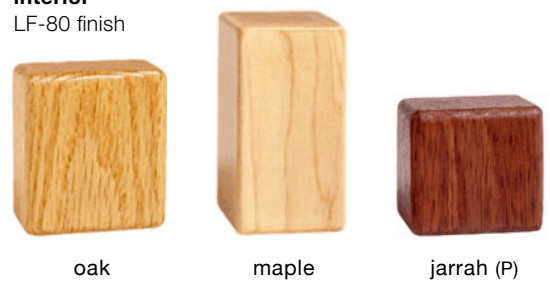

interior
LF-80 finish