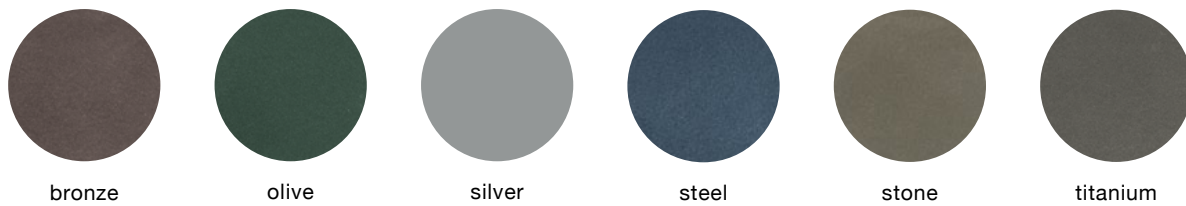

# windmark tables

materials / colors

**IMPORTANT NOTE:** Standard choices are shown; colors are approximate. To make final color selections, please call for material samples.

## powdercoated metal

In addition to colors shown below, a wide selection of optional and custom colors may be specified for an upcharge.

## wood

Exterior woods weather to a warm, pewter gray; no finish is applied so no maintenance is required. Options: ipe, black locust, purpleheart, oak and maple may be specified as FSC® Certified (may extend lead times). Special stain may be specified for interior woods. Pricing for standard woods and options varies, see Price Book. (P) = Premium Woods