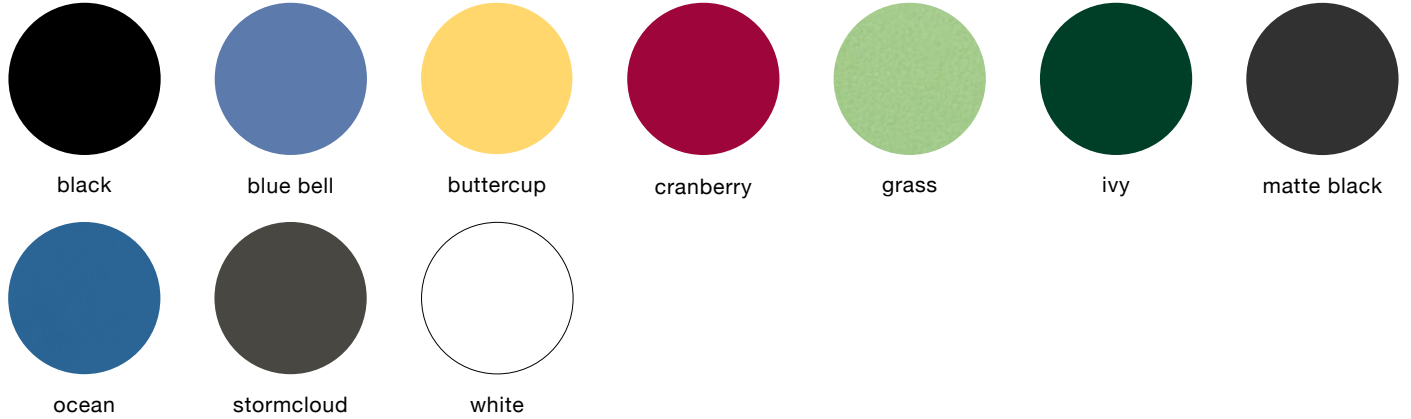

wellspring sun shade

IMPORTANT NOTE: Standard choices are shown; colors are approximate. To make final color selections, please call for material samples.

powdercoated metal

In addition to colors shown below, a wide selection of optional and custom colors may be specified for an upcharge.

metallic

wood

jarrah

sunbrella® umbrella fabric