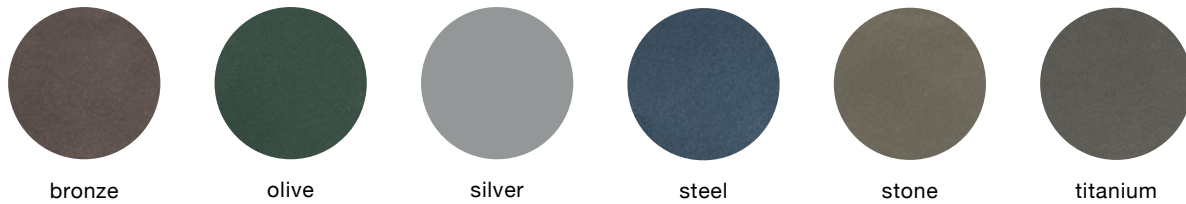

wellspring sun shade

IMPORTANT NOTE: Standard choices are shown; colors are approximate. To make final color selections, please call for material samples.

powdercoated metal

In addition to colors shown below, a wide selection of optional and custom colors may be specified for an upcharge.

metallic

wood

jarrah

sunbrella® umbrella fabric