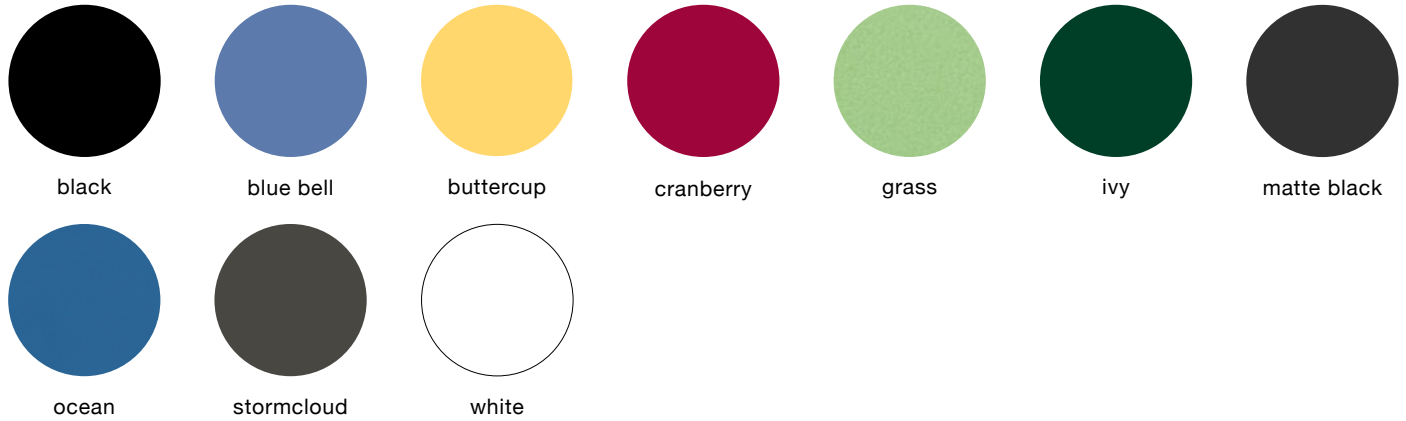

IMPORTANT NOTE: Standard choices are shown; colors are approximate. To make final color selections, please call for material samples.

powdercoated metal

In addition to colors shown below, a wide selection of optional and custom colors may be specified for an upcharge.