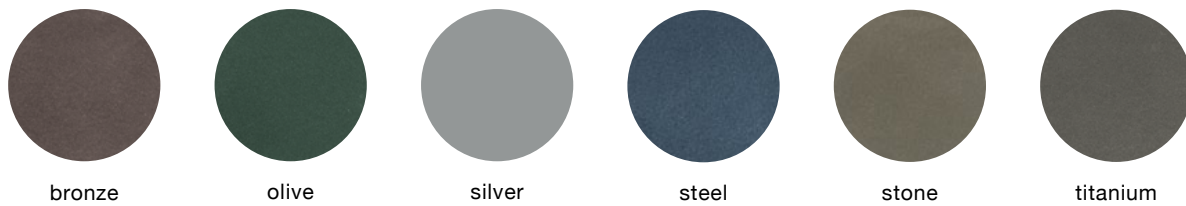

IMPORTANT NOTE: Standard choices are shown; colors are approximate. To make final color selections, please call for material samples.

powdercoated metal

In addition to colors shown below, a wide selection of optional and custom colors may be specified for an upcharge.

metallic

solid surface marneaux®

stainless steel