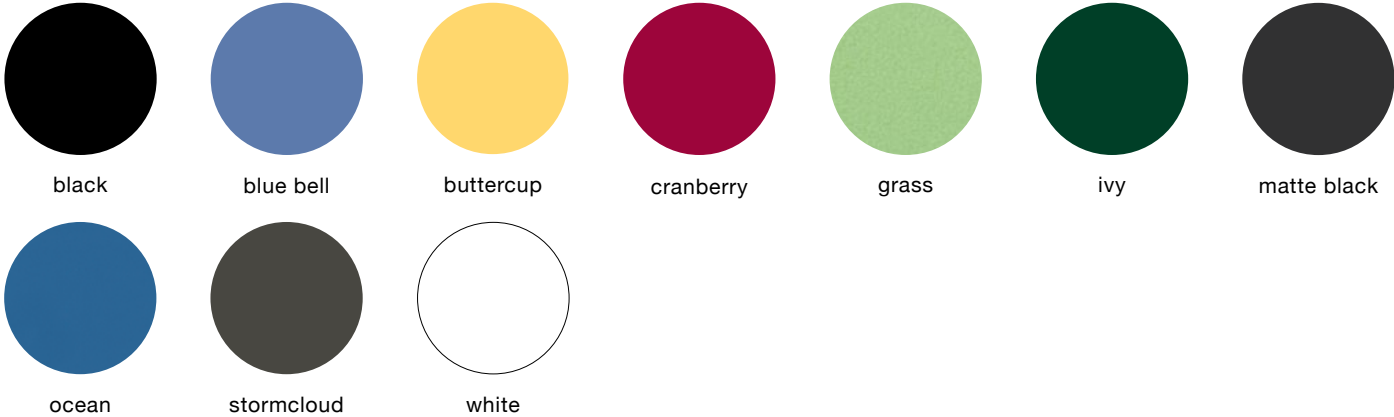

materials / colors

**IMPORTANT NOTE:** Standard choices are shown; colors are approximate. To make final color selections, please call for material samples.

**powdercoated metal**

In addition to colors shown below, a wide selection of optional and custom colors may be specified for an upcharge.

**metallic**