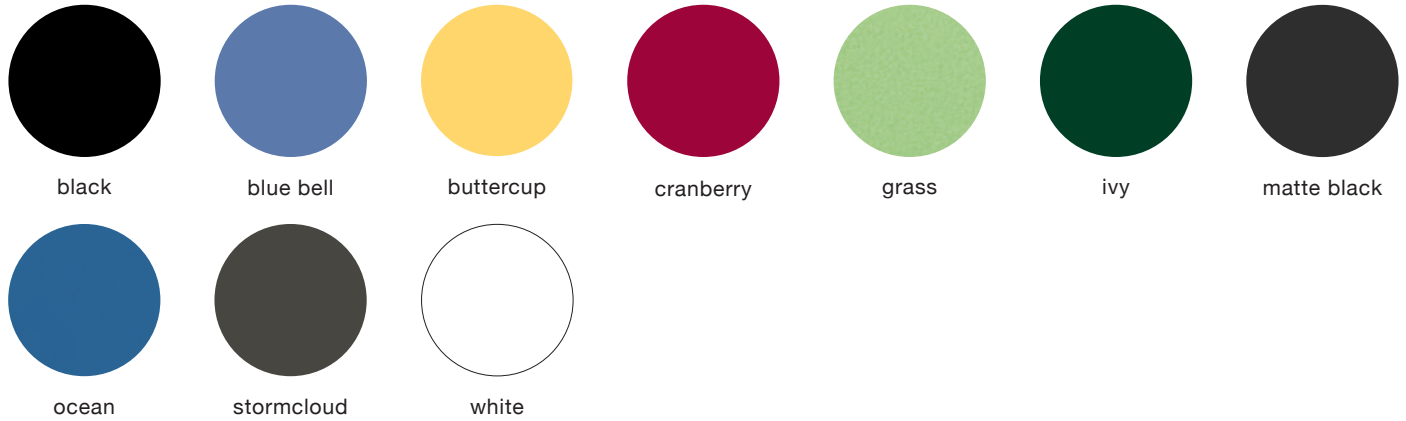

IMPORTANT NOTE: Standard choices are shown; colors are approximate. To make final color selections, please call for material samples.

powdercoated metal

In addition to colors shown below, a wide selection of optional and custom colors may be specified for an upcharge.

metallic

polyethylene