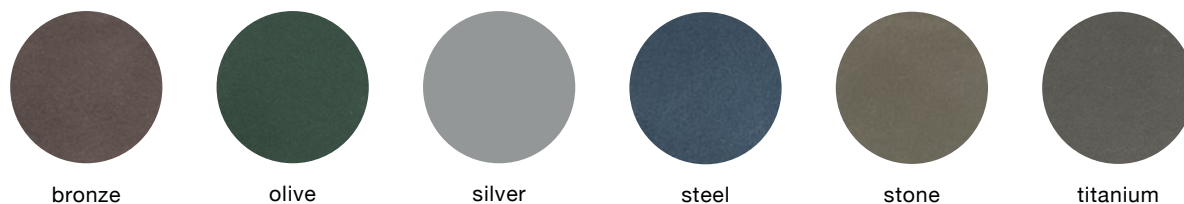

## materials / colors

**IMPORTANT NOTE:** Standard choices are shown; colors are approximate. To make final color selections, please call for material samples.

### powdercoated metal

In addition to colors shown below, a wide selection of optional and custom colors may be specified for an upcharge.

### metallic

### wood

Exterior woods weather to a warm, pewter gray; no finish is applied so no maintenance is required. Options: black locust, purpleheart, oak and maple may be specified as FSC® certified (may extend lead times). Special stain may be specified for interior woods. Pricing for standard woods and options varies, see Price Book. (P) = Premium Woods