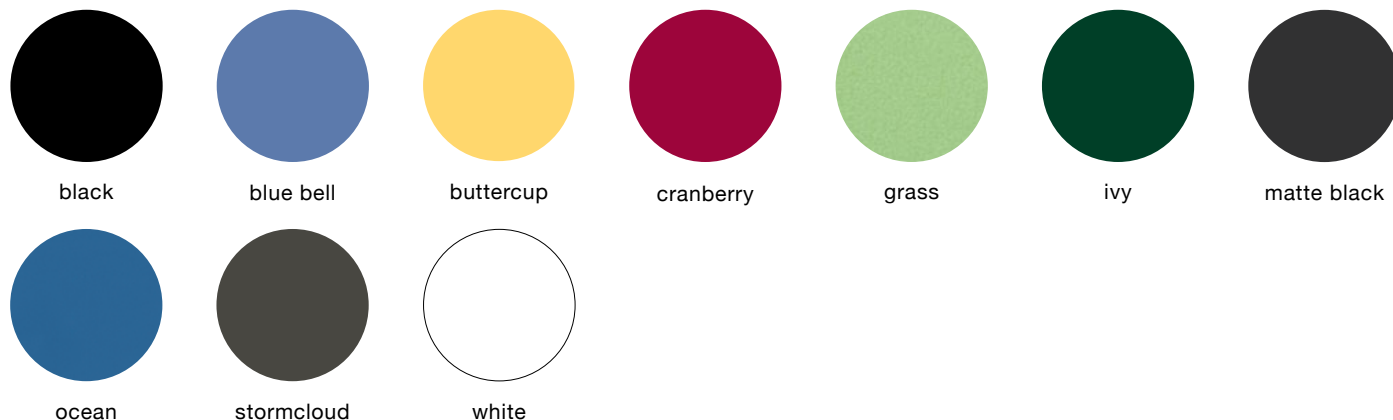

## materials / colors

**IMPORTANT NOTE:** Standard choices are shown; colors are approximate. To make final color selections, please call for material samples.

### powdercoated metal

In addition to colors shown below, a wide selection of optional and custom colors may be specified for an upcharge.

### metallic

### wood

Exterior woods weather to a warm, pewter gray; no finish is applied so no maintenance is required. Options: black locust, purpleheart, oak and maple may be specified as FSC® certified (may extend lead times). Special stain may be specified for interior woods. Pricing for standard woods and options varies, see Price Book. (P) = Premium Woods