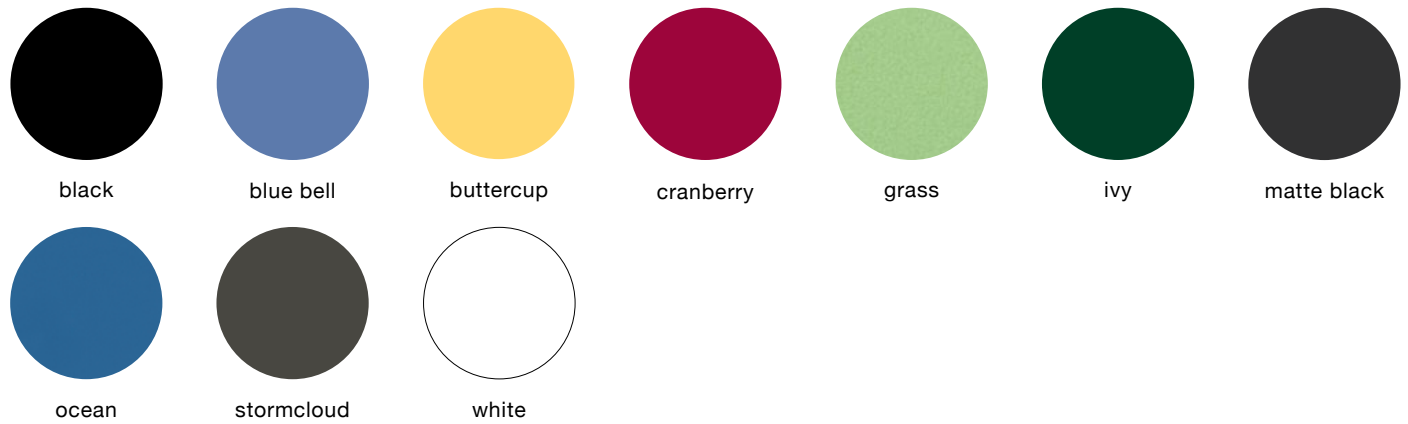

materials / colors

IMPORTANT NOTE: Standard choices are shown; colors are approximate. To make final color selections, please call for material samples.

powdercoated metal

In addition to colors shown below, a wide selection of optional and custom colors may be specified for an upcharge.

metallic

solid surface marneaux®