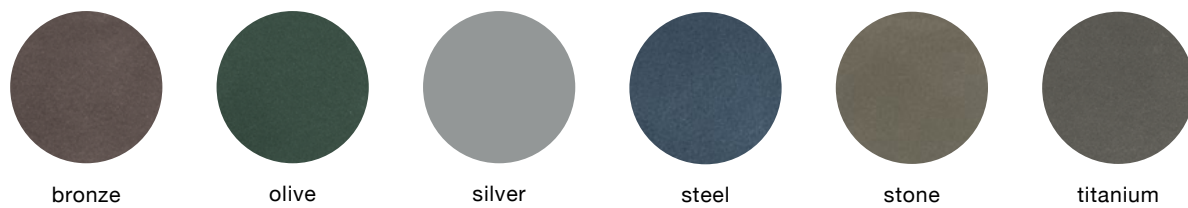

materials / colors

IMPORTANT NOTE: Standard choices are shown; colors are approximate. To make final color selections, please call for material samples.

powdercoated metal

In addition to colors shown below, a wide selection of optional and custom colors may be specified for an upcharge.

metallic

solid surface marneaux®