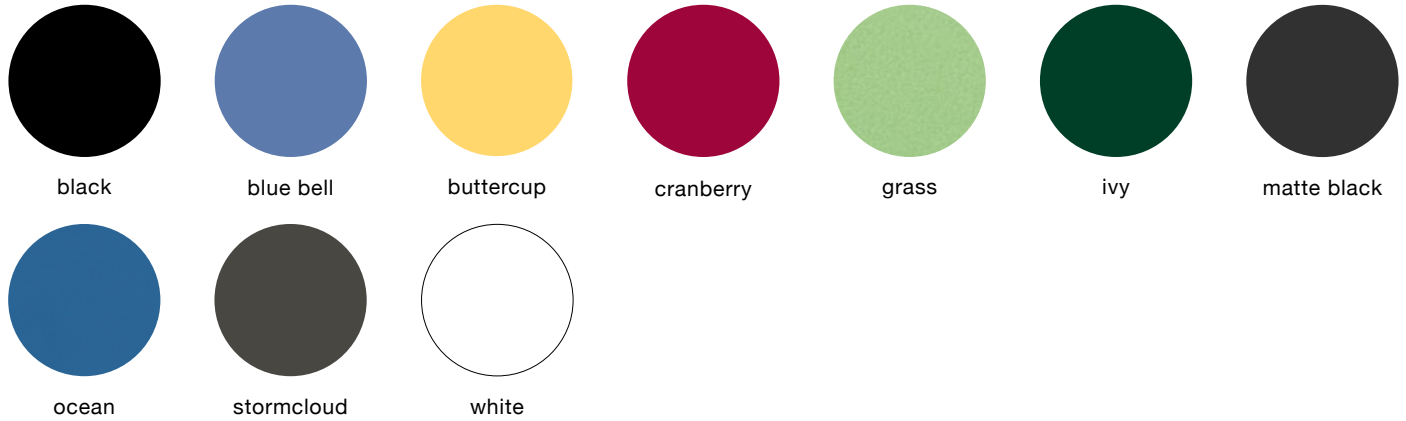

IMPORTANT NOTE: Standard choices are shown; colors are approximate. To make final color selections, please call for material samples.

powdercoated metal

In addition to colors shown below, a wide selection of optional and custom colors may be specified for an upcharge.

metallic

solid surface marneaux®

polycarbonate