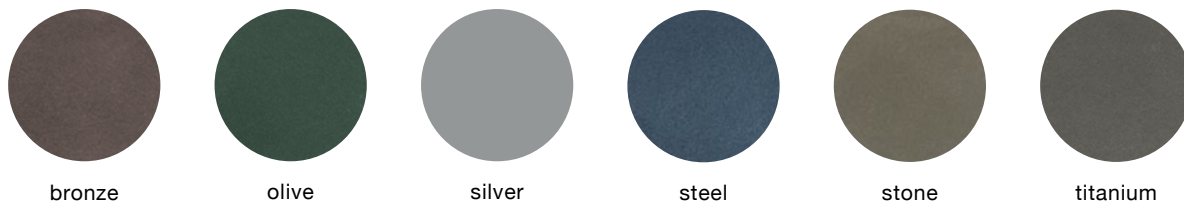

IMPORTANT NOTE: Standard choices are shown; colors are approximate. To make final color selections, please call for material samples.

powdercoated metal

In addition to colors shown below, a wide selection of optional and custom colors may be specified for an upcharge.

metallic

solid surface marneaux®

polycarbonate